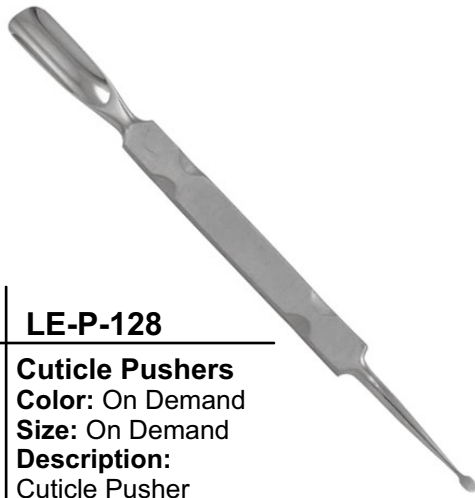

CUTICLE PUSHERS

LE-P-125

Cuticle Pushers
Color: On Demand
Size: On Demand
Description:
Cuticle Pusher

LE-P-126

Cuticle Pushers
Color: On Demand
Size: On Demand
Description:
Cuticle Pusher

LE-P-127

Cuticle Pushers
Color: On Demand
Size: On Demand
Description:
Cuticle Pusher