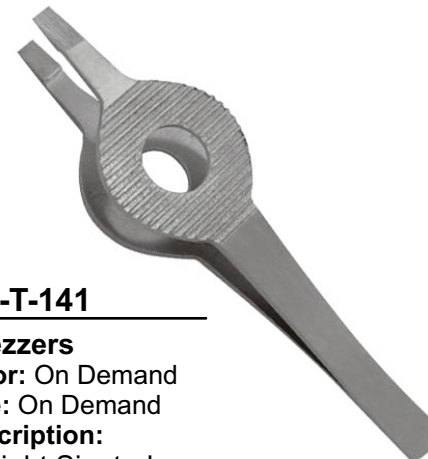

LE-T-141

Tweezers
Color: On Demand
Size: On Demand
Description:
Straight Sianted