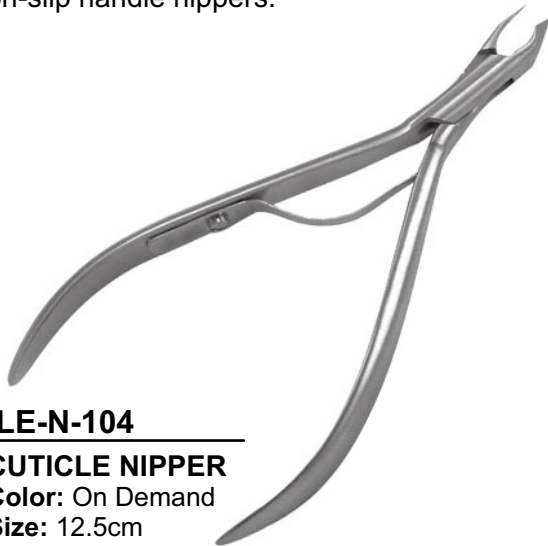

Size: On Demand

Description:

Cuticle nipper, rubber coating
Non-slip handle nippers.

LE-N-102

CUTICLE NIPPER

Color: On Demand

Size: On Demand

Description:

Cuticle nipper, rubber coating
Non-slip handle nippers.

LE-N-103

CUTICLE NIPPER

Color: On Demand

Size: 11.5cm

Description:

Cuticle nipper, Single Spring,
Texture handle

LE-N-104