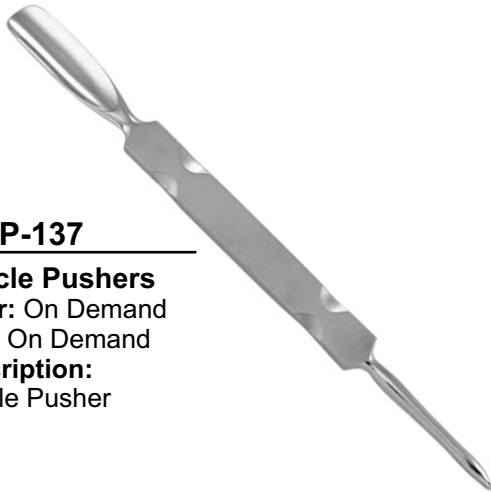

Cuticle Pushers

Color: On Demand

Size: On Demand

Description:

Cuticle Pusher

CUTICLE PUSHERS

LE-P-137

Cuticle Pushers
Color: On Demand
Size: On Demand
Description:
Cuticle Pusher