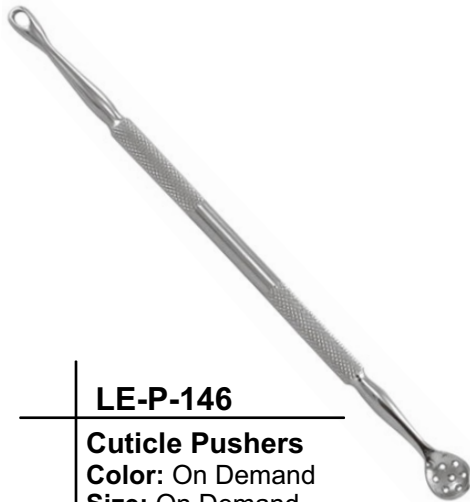

Description:

Cuticle Pusher

LE-P-145

Cuticle Pushers

Color: On Demand

Size: On Demand

Description:

Cuticle Pusher

LE-P-146

Cuticle Pushers

Color: On Demand

Size: On Demand

Description:

Cuticle Pusher

LE-P-147

Cuticle Pushers

Color: On Demand

Size: On Demand

Description:

Cuticle Pusher

LE-P-148

Cuticle Pushers

Color: On Demand

Size: On Demand