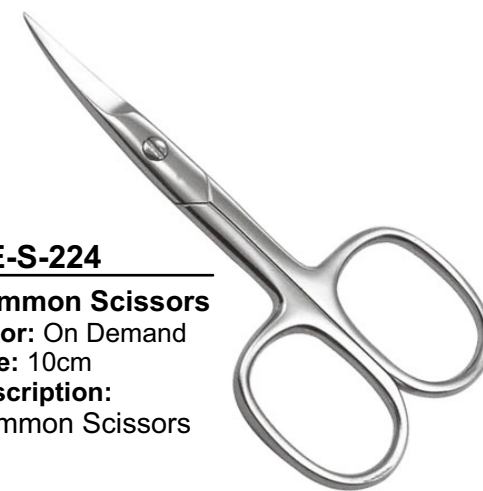

LE-S-224

Common Scissors

Color: On Demand

Size: 10cm

Description:
Common Scissors