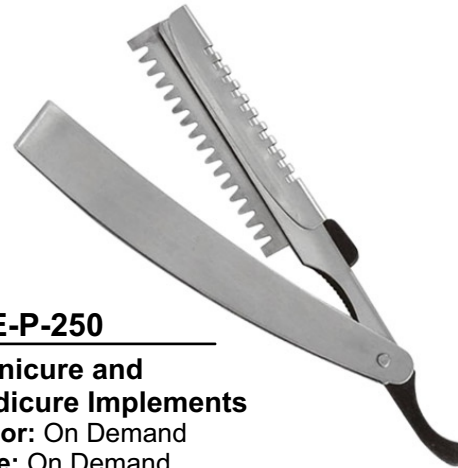

LE-P-250

Manicure and Pedicure Implements
Color: On Demand
Size: On Demand
Description:
Manicure and Pedicure Implement