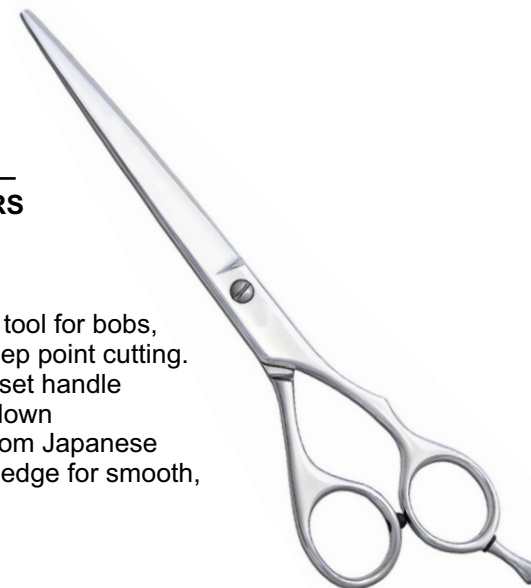

LE-S-811

PERFORMANCE SHEARS

Color: Silver

Size: On Demand

Description:

This 3-hole hair scissor provides you with total control. The double finger holes correctly position and align your fingers, which is a wonderful feature to help prevent carpal tunnel issues.