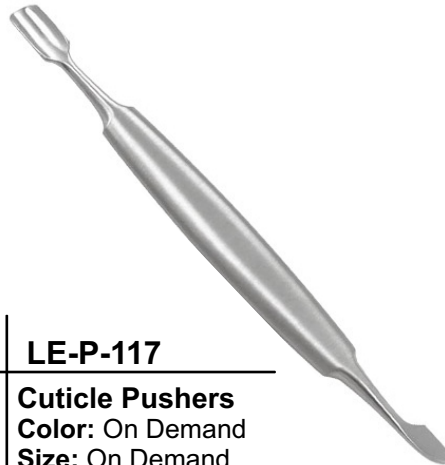

LE-P-117

Cuticle Pushers
Color: On Demand
Size: On Demand
Description:
Cuticle Pusher