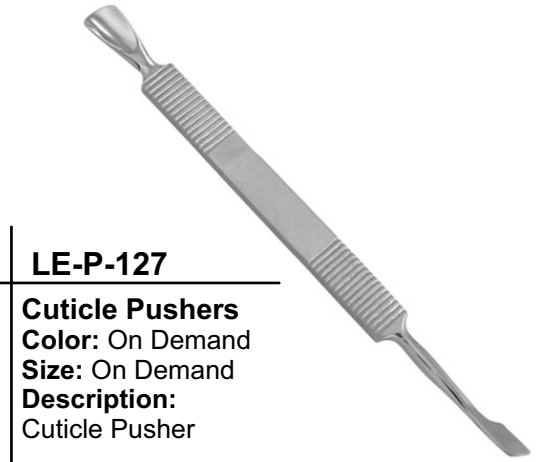

CUTICLE PUSHERS

LE-P-125

Cuticle Pushers
Color: On Demand
Size: On Demand
Description:
Cuticle Pusher

LE-P-126

Cuticle Pushers
Color: On Demand
Size: On Demand
Description:
Cuticle Pusher

LE-P-127

Cuticle Pushers
Color: On Demand
Size: On Demand
Description:
Cuticle Pusher