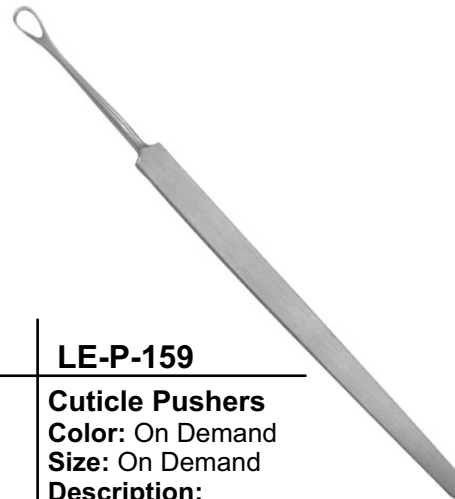

LE-P-159

Cuticle Pushers
Color: On Demand
Size: On Demand
Description:
Cuticle Pusher