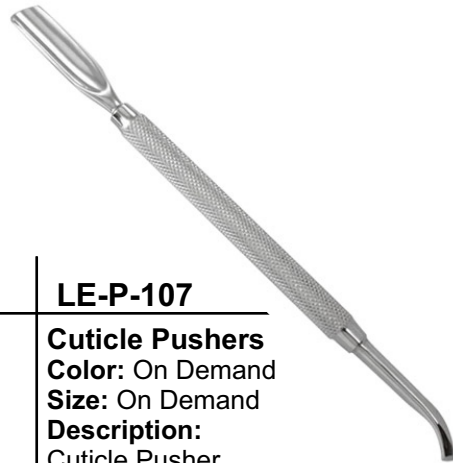

Color: On Demand

Size: On Demand

Description:

Cuticle Pushers

LE-P-105

Cuticle Pushers

Color: On Demand

Size: On Demand

Description:

Cuticle Pushers

LE-P-106

Cuticle Pushers

Color: On Demand

Size: On Demand

Description:

Cuticle Pushers

CUTICLE PUSHERS

LE-P-107

Cuticle Pushers
Color: On Demand
Size: On Demand
Description:
Cuticle Pusher

LE-P-108

Cuticle Pushers
Color: On Demand
Size: On Demand
Description:
Cuticle Pusher

LE-P-109

Cuticle Pushers
Color: On Demand
Size: On Demand
Description:
Cuticle Pusher