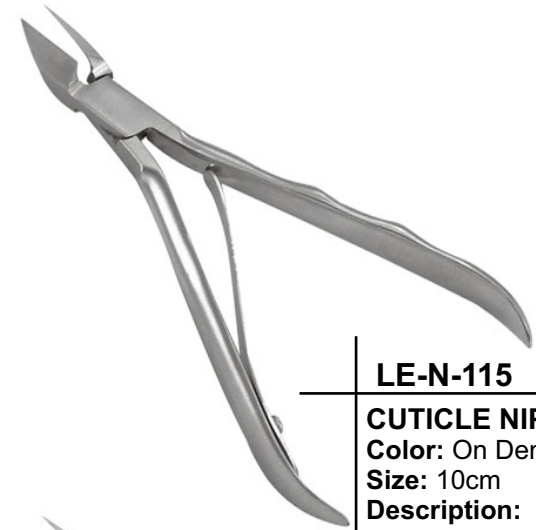

LE-N-112

CUTICLE NIPPER

Color: On Demand

Size: On Demand

Description:

Cuticle nipper,
Double Spring,
Texture Handle

CUTICLE NIPPERS

LE-N-113

CUTICLE NIPPER

Color: On Demand

Size: On Demand

Description:

Cuticle nipper,
Double Spring,
Texture Handle

LE-N-114

CUTICLE NIPPER

Color: On Demand

Size: On Demand

Description:

Cuticle nipper

LE-N-115

CUTICLE NIPPER

Color: On Demand

Size: 10cm

Description: