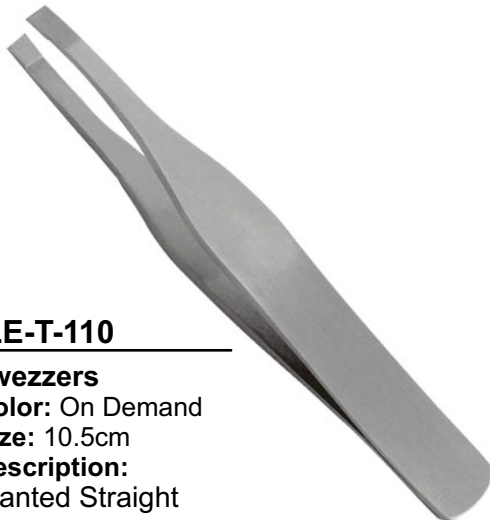

LE-T-110

Tweezers
Color: On Demand
Size: 10.5cm
Description:
Slanted Straight