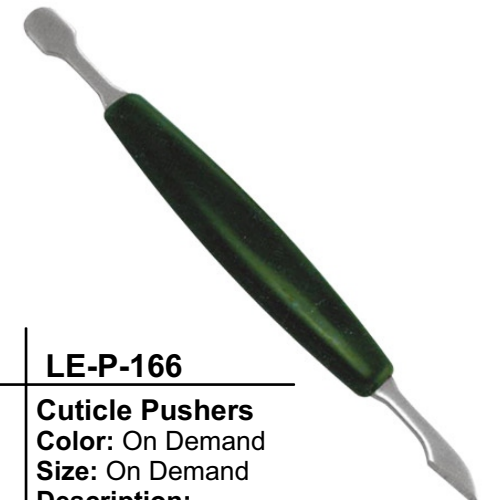

LE-P-166

Cuticle Pushers
Color: On Demand
Size: On Demand
Description:
Cuticle Pusher