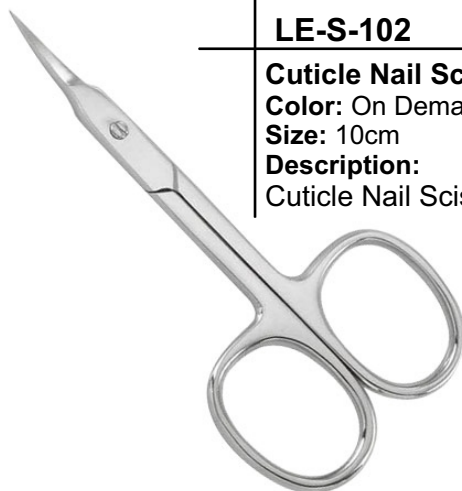

CUTICLE NAIL SCISSORS

LE-S-101

Cuticle Nail Scissors

Color: On Demand

Size: 10cm

Description:
Cuticle Nail Scissors

LE-S-102

Cuticle Nail Scissors

Color: On Demand

Size: 10cm

Description:
Cuticle Nail Scissors

LE-S-103

Cuticle Nail Scissors

Color: On Demand

Size: 10cm

Description:
Cuticle Nail Scissors