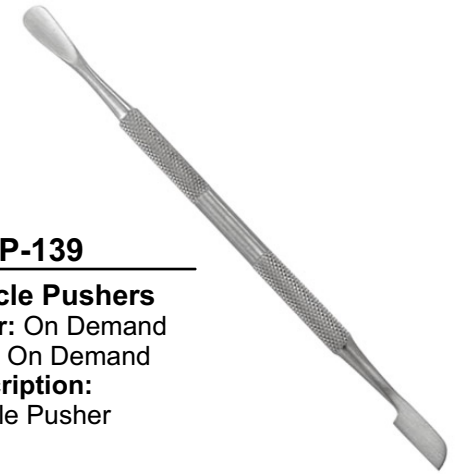

Cuticle Pusher

LE-P-135

Cuticle Pushers

Color: On Demand

Size: On Demand

Description:

Cuticle Pusher

LE-P-136

Cuticle Pushers

Color: On Demand

Size: On Demand

Description:

Cuticle Pusher

CUTICLE PUSHERS

LE-P-137

Cuticle Pushers
Color: On Demand
Size: On Demand
Description:
Cuticle Pusher

LE-P-138

Cuticle Pushers
Color: On Demand
Size: On Demand
Description:
Cuticle Pusher

LE-P-139

Cuticle Pushers
Color: On Demand
Size: On Demand
Description:
Cuticle Pusher

LE-P-140

Cuticle Pushers
Color: On Demand
Size: On Demand
Description:
Cuticle Pusher