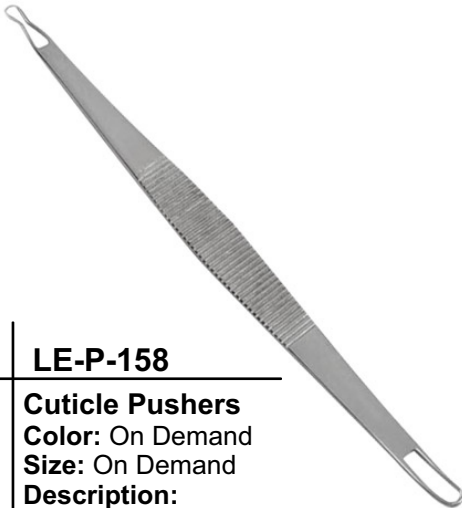

LE-P-155

Cuticle Pushers
Color: On Demand
Size: On Demand
Description:
Cuticle Pusher

LE-P-156

Cuticle Pushers
Color: On Demand
Size: On Demand
Description:
Cuticle Pusher

LE-P-157

Cuticle Pushers
Color: On Demand
Size: On Demand
Description:
Cuticle Pusher