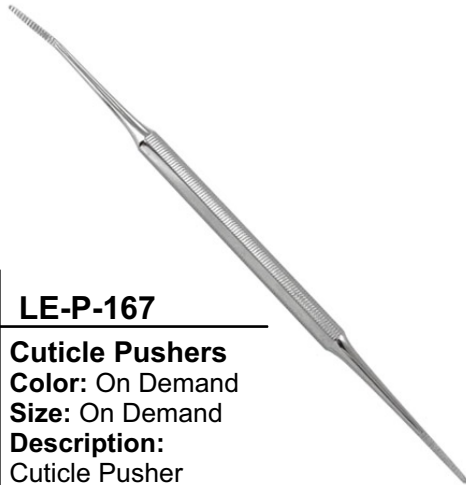

CUTICLE PUSHERS

LE-P-167

Cuticle Pushers
Color: On Demand
Size: On Demand
Description:
Cuticle Pusher