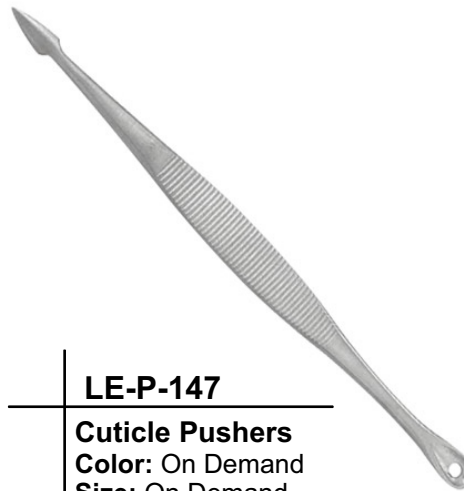

Description:

Cuticle Pusher

LE-P-145

Cuticle Pushers

Color: On Demand

Size: On Demand

Description:

Cuticle Pusher

LE-P-146

Cuticle Pushers

Color: On Demand

Size: On Demand

Description:

Cuticle Pusher

LE-P-147

Cuticle Pushers

Color: On Demand

Size: On Demand

Description:

Cuticle Pusher

LE-P-148

Cuticle Pushers

Color: On Demand

Size: On Demand