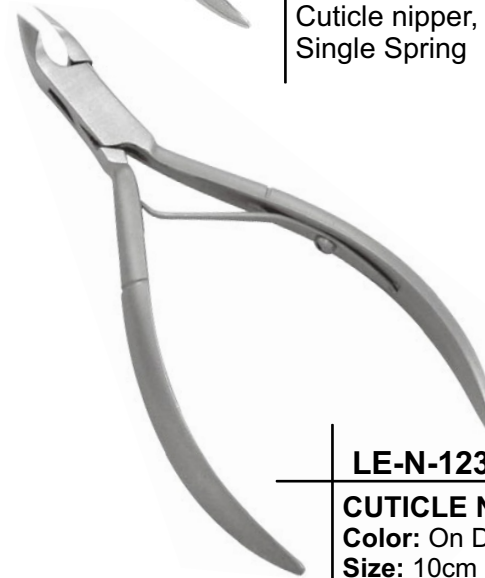

LE-N-121

CUTICLE NIPPER

Color: On Demand

Size: 10cm

Description:

Cuticle nipper,
Single Spring

LE-N-122

CUTICLE NIPPER

Color: On Demand

Size: 10cm

Description:

Cuticle nipper,
Single Spring

LE-N-123

CUTICLE NIPPER

Color: On Demand

Size: 10cm