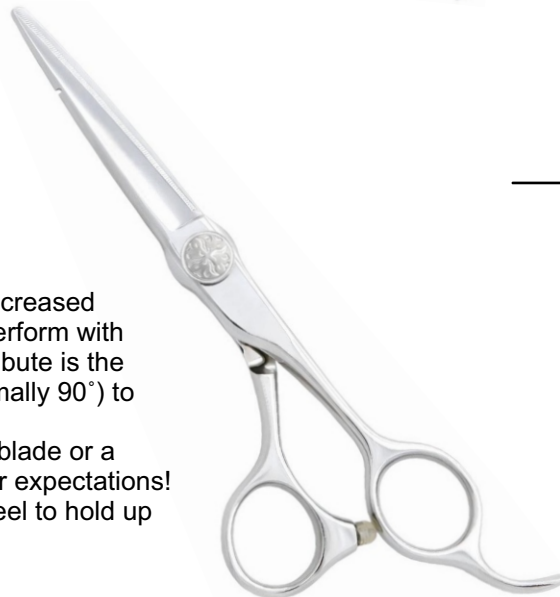

LE-S-706

MASTER SHEARS

Color: Silver

Size: On Demand

Description:

The #1 shear in the Murtal Master Series. An attractive design, slimmer blades and the lighter weight gives you a high quality hair cutting tool. A perfectly balanced hair shear. Forged from premium Japanese ATS34 steel and features Murtal anti-push edge. Designed for to perform your favorite cutting techniques.

LE-S-707

MASTER SHEARS

Color: Silver

Size: On Demand

Description:

The Micro serrated edge offers increased longevity of the blades and will perform with superior precision. Its unique attribute is the micro-teeth cut at 45° angle (normally 90°) to produce a smooth cutting action. Choose between 100% serrated blade or a 30% serration. It will surpass your expectations! Made form Hitachi V10 Cobalt steel to hold up on the thickest hair.

LE-S-708

MASTER SHEARS

Color: Silver

Size: On Demand

Description:

Masterfully crafted, a medium weight hair scissor for smooth cutting action. Performs all of your favorite cutting techniques. Forged from Japanese ATS34 steel. A well balanced shear with a popular handle design featuring bent thumb ring and a lower finger rest for a more relaxed wrist position. Features Murtal Anti-Push Edge.