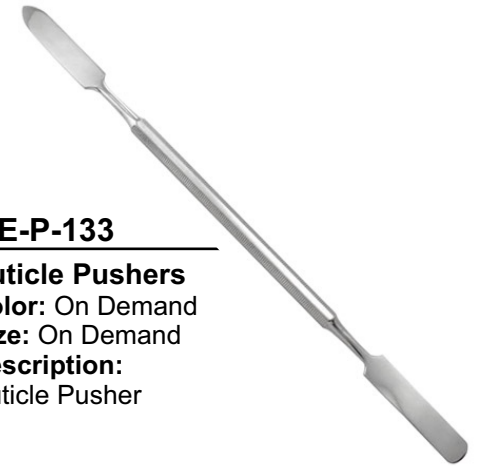

CUTICLE PUSHERS

LE-P-131

Cuticle Pushers

Color: On Demand

Size: On Demand

Description:

Cuticle Pusher

LE-P-132

Cuticle Pushers

Color: On Demand

Size: On Demand

Description:

Cuticle Pusher

LE-P-133

Cuticle Pushers

Color: On Demand

Size: On Demand

Description:

Cuticle Pusher

LE-P-134

Cuticle Pushers

Color: On Demand

Size: On Demand

Description: