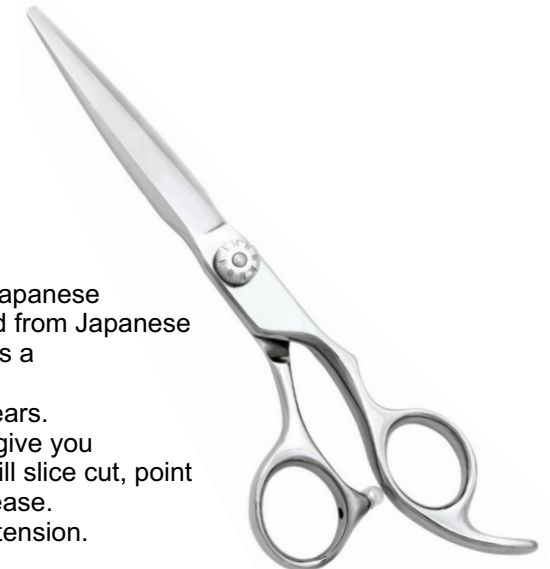

LE-S-712

MASTER SHEARS

Color: Silver

Size: On Demand

Description:

The TS Master hair shear has Japanese Hamaguri blades that are forged from Japanese ATS34 steel. The handle features a thicker thumb ring for comfort. These are a medium weight shears. Enjoy using convex edges that give you outstanding performance that will slice cut, point cut and glide through hair with ease. Easy dial adjuster to adjust the tension.