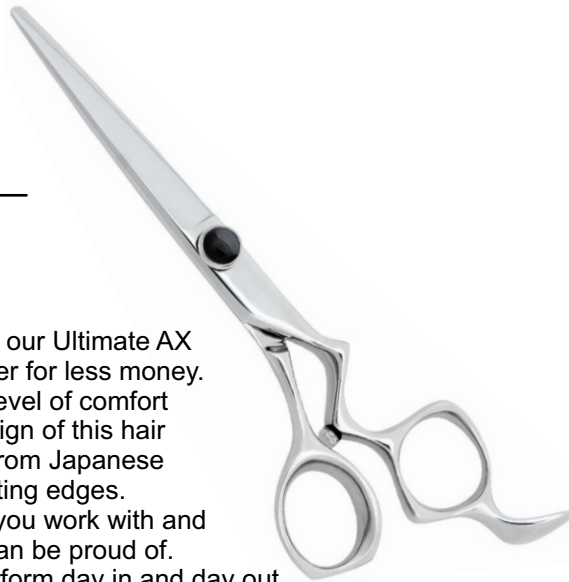

LE-S-710

MASTER SHEARS

Color: Silver

Size: On Demand

Description:

The Silver Phoenix is a beautiful hair cutting tool and features Murtal New Anti-Push Edge Technology. This shear is a delight to work with on wet or dry hair! Forged from Japanese V1 Steel for dependable long-lasting performance. It will live up to your highest expectations. Slice, cut, chip and glide through the hair, designing a hair style you can be proud of. New "Deco" handle is offset and embellished with rose-vine engraving.

LE-S-711

MASTER SHEARS

Color: Silver

Size: On Demand

Description:

The twin cutting shear of our Ultimate AX model. Try our WX Master for less money. Experience the highest level of comfort thanks to the unique design of this hair shear's handle. Forged from Japanese ATS34 Steel for long-lasting edges. Be inspired by the tools you work with and design a hair style you can be proud of. This is a tool that will perform day in and day out.