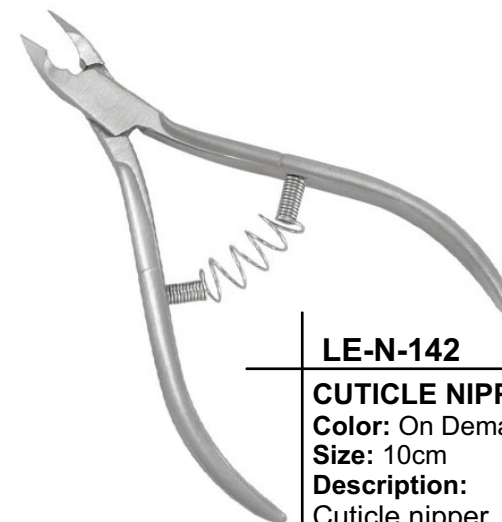

CUTICLE NIPPER
Color: On Demand
Size: 10cm
Description:
Cuticle nipper,
Double Spring

CUTICLE NIPPERS

LE-N-137

CUTICLE NIPPER
Color: On Demand
Size: 10cm
Description:
Cuticle nipper,
Double Spring,
Blue Handle

LE-N-138

CUTICLE NIPPER
Color: On Demand
Size: 10cm
Description:
Cuticle nipper,
Double Spring,
Texture Handle

LE-N-139

CUTICLE NIPPER
Color: On Demand
Size: 10cm
Description:
Cuticle nipper,
Double Spring

LE-N-140

CUTICLE NIPPER
Color: On Demand
Size: 10cm
Description:
Cuticle nipper,

LE-N-141

CUTICLE NIPPER
Color: On Demand
Size: 10cm
Description:
Cuticle nipper,

LE-N-142

CUTICLE NIPPER
Color: On Demand
Size: 10cm
Description:
Cuticle nipper,

CUTICLE NIPPERS

LE-N-143

CUTICLE NIPPER

Color: On Demand

Size: 10cm

Description:

Cuticle nipper,
Regular Handle

LE-N-144