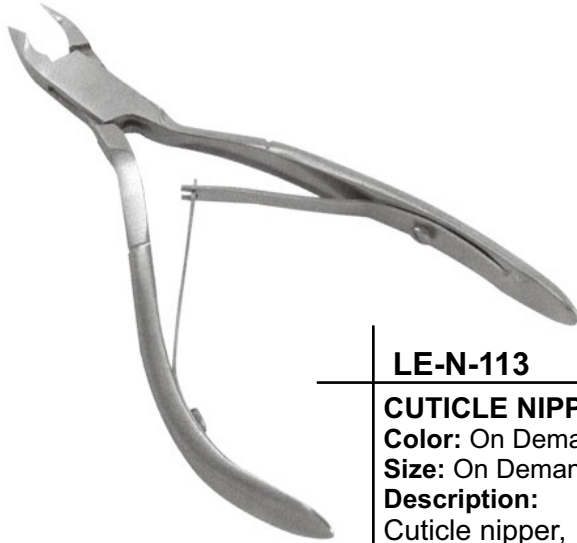

Description:

Cuticle nipper,
Double Spring Box Joint

LE-N-111

CUTICLE NIPPER

Color: On Demand

Size: 10cm

Description:

Cuticle nipper,
Double Spring Box Joint

LE-N-112

CUTICLE NIPPER

Color: On Demand

Size: On Demand

Description:

Cuticle nipper,
Double Spring,
Texture Handle

CUTICLE NIPPERS

LE-N-113