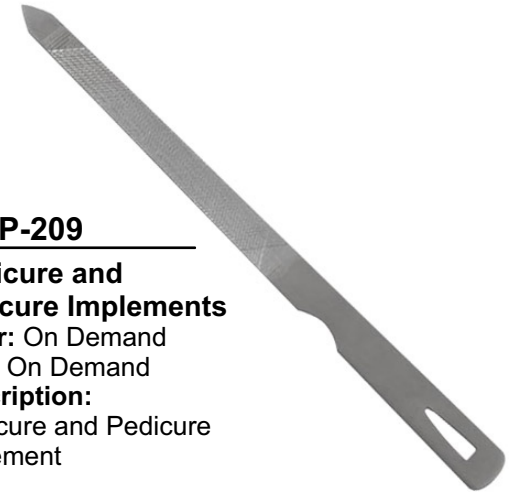

LE-P-209

**Manicure and
Pedicure Implements**
Color: On Demand
Size: On Demand
Description:
Manicure and Pedicure
Implement