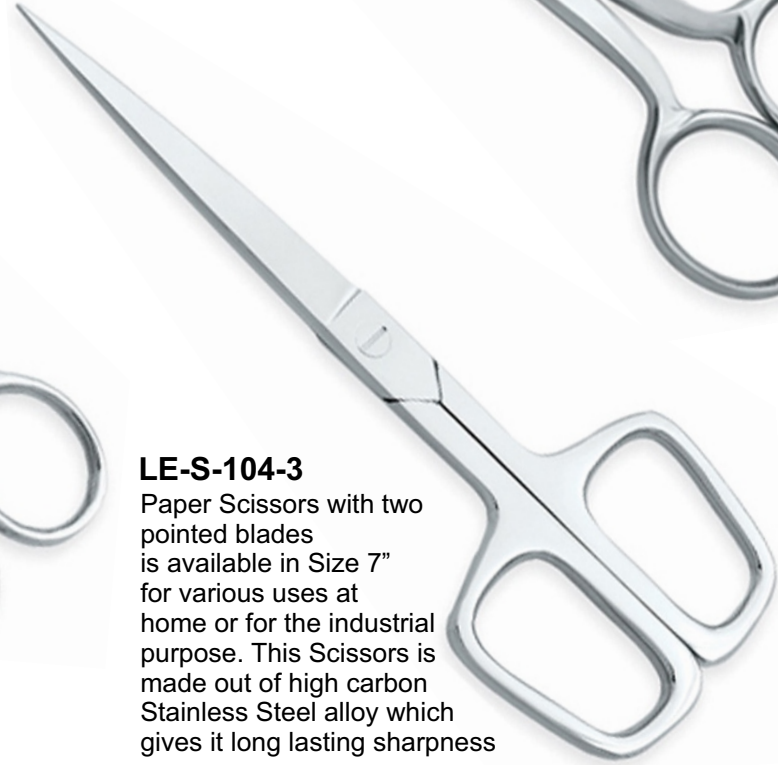

LE-S-104-3

Paper Scissors with two pointed blades is available in Size 7" for various uses at home or for the industrial purpose. This Scissors is made out of high carbon Stainless Steel alloy which gives it long lasting sharpness