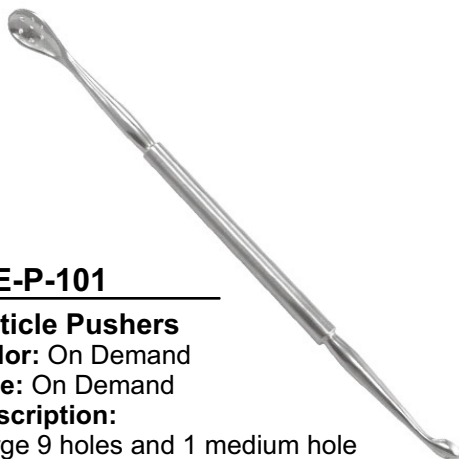

CUTICLE PUSHERS

LE-P-101

Cuticle Pushers

Color: On Demand

Size: On Demand

Description:

Large 9 holes and 1 medium hole for removing white head and black head