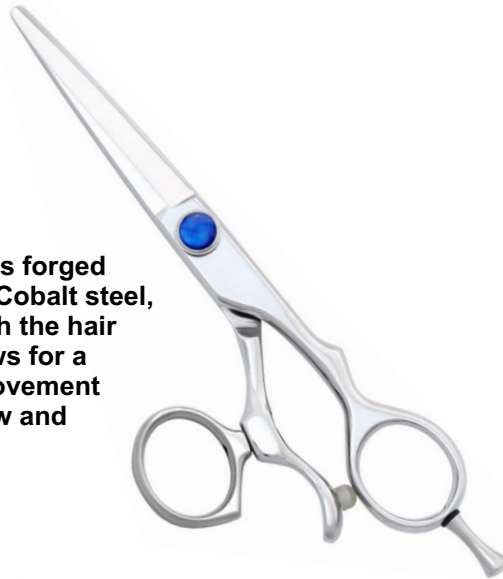

PROFESSIONAL RAZOR MASTER SHEARS

LE-S-705

MASTER SHEARS

Color: Silver

Size: On Demand

Description:

Murtal Master Swivel shear is forged from authentic Hitachi V-10 Cobalt steel, allowing you to slice through the hair effortlessly. The swivel allows for a higher freedom of thumb movement with less stress on the elbow and shoulder.