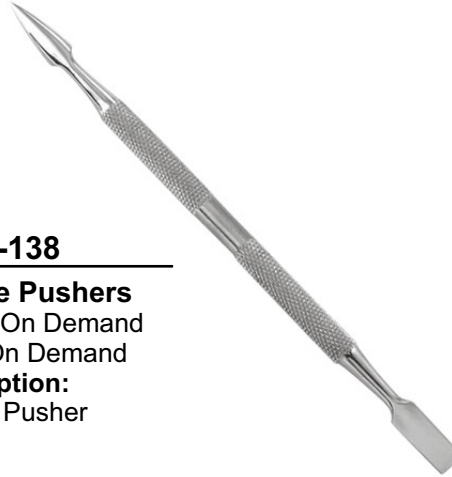

Cuticle Pusher

LE-P-135

Cuticle Pushers

Color: On Demand

Size: On Demand

Description:

Cuticle Pusher

LE-P-136

Cuticle Pushers

Color: On Demand

Size: On Demand

Description:

Cuticle Pusher

CUTICLE PUSHERS

LE-P-137

Cuticle Pushers
Color: On Demand
Size: On Demand
Description:
Cuticle Pusher

LE-P-138

Cuticle Pushers
Color: On Demand
Size: On Demand
Description:
Cuticle Pusher

LE-P-139

Cuticle Pushers
Color: On Demand
Size: On Demand
Description:
Cuticle Pusher

LE-P-140

Cuticle Pushers
Color: On Demand
Size: On Demand
Description:
Cuticle Pusher