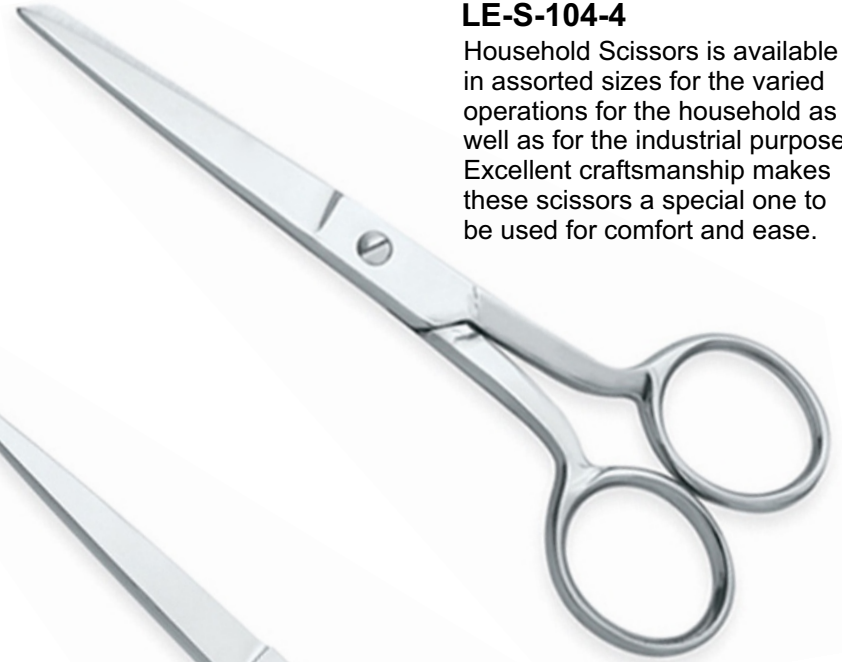

LE-S-104-4

Household Scissors is available in assorted sizes for the varied operations for the household as well as for the industrial purposes. Excellent craftsmanship makes these scissors a special one to be used for comfort and ease.