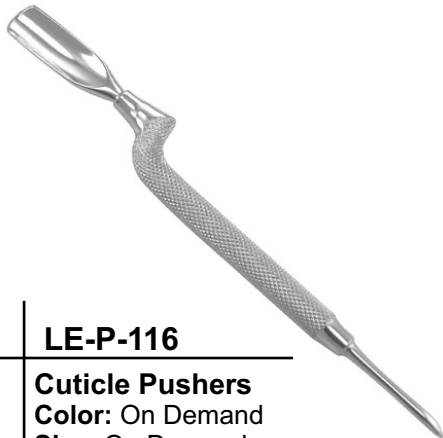

LE-P-116

Cuticle Pushers
Color: On Demand
Size: On Demand
Description:
Cuticle Pusher