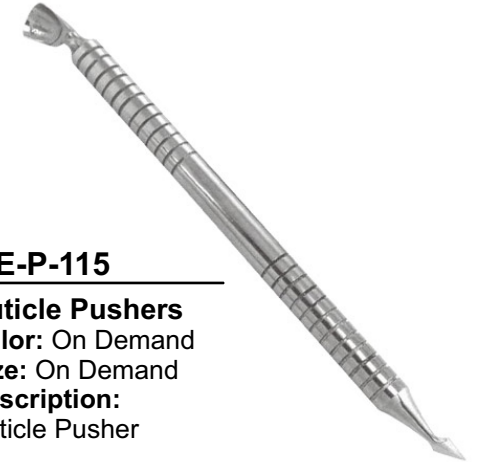

CUTICLE PUSHERS

LE-P-113

Cuticle Pushers
Color: On Demand
Size: On Demand
Description:
Cuticle Pusher

LE-P-114

Cuticle Pushers
Color: On Demand
Size: On Demand
Description:
Cuticle Pusher

LE-P-115

Cuticle Pushers
Color: On Demand
Size: On Demand
Description:
Cuticle Pusher