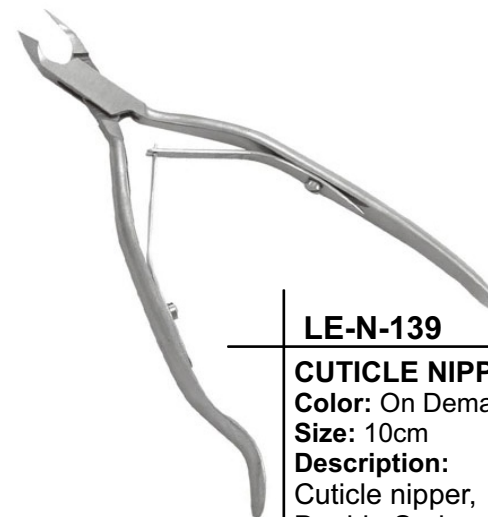

LE-N-139

CUTICLE NIPPER
Color: On Demand
Size: 10cm
Description:
Cuticle nipper,
Double Spring