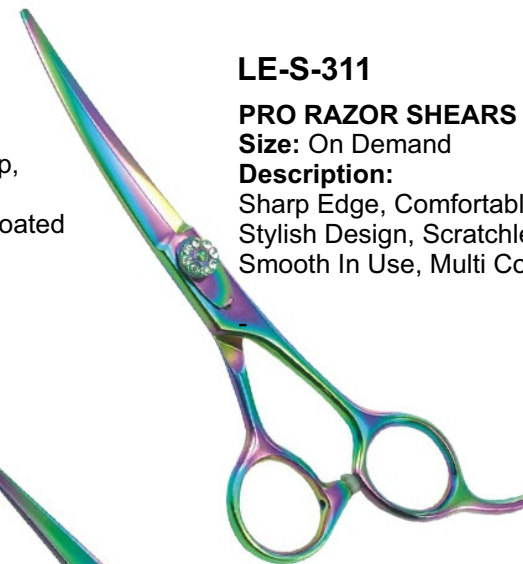

Description:

Sharp Edge, Comfortable Grip, Stylish Design, Scratchless, Smooth In Use, Multi Color Coated

LE-S-311

PRO RAZOR SHEARS

Size: On Demand

Description:

Sharp Edge, Comfortable Grip, Stylish Design, Scratchless, Smooth In Use, Multi Color Coated