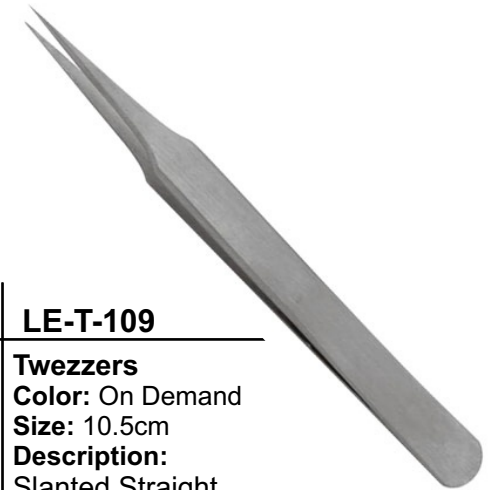

LE-T-103

Tweezers
Color: On Demand
Size: 10.5cm
Description:
Slanted Straight

LE-T-104

Tweezers
Color: On Demand
Size: 10.5cm
Description:
Slanted Straight

LE-T-105

Tweezers
Color: On Demand
Size: 9cm
Description:
Slanted Straight

LE-T-106

Tweezers
Color: On Demand
Size: 10cm
Description:
Slanted Straight

EYEBROW TWEZZERS

LE-T-107

Tweezers
Color: On Demand
Size: 10.5cm
Description:
Slanted Straight

LE-T-108

Tweezers
Color: On Demand
Size: 10.5cm
Description:
Slanted Straight