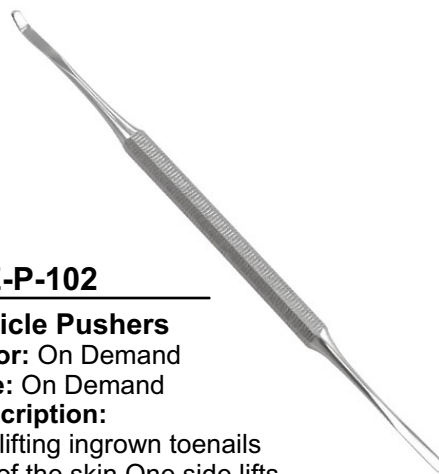

LE-P-103

Cuticle Pushers

Color: On Demand

Size: On Demand

Description:

Cuticle Pushers

LE-P-104

Cuticle Pushers