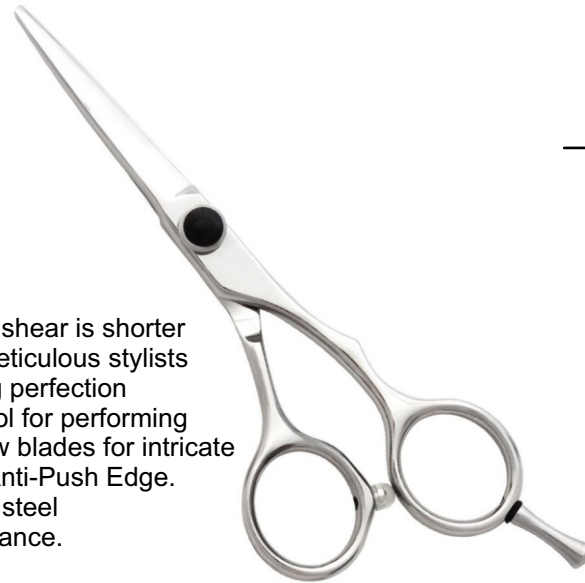

LE-S-707

MASTER SHEARS

Color: Silver

Size: On Demand

Description:

The Micro serrated edge offers increased longevity of the blades and will perform with superior precision. Its unique attribute is the micro-teeth cut at 45° angle (normally 90°) to produce a smooth cutting action. Choose between 100% serrated blade or a 30% serration. It will surpass your expectations! Made form Hitachi V10 Cobalt steel to hold up on the thickest hair.

LE-S-708

MASTER SHEARS

Color: Silver

Size: On Demand

Description:

Masterfully crafted, a medium weight hair scissor for smooth cutting action. Performs all of your favorite cutting techniques. Forged from Japanese ATS34 steel. A well balanced shear with a popular handle design featuring bent thumb ring and a lower finger rest for a more relaxed wrist position. Features Murtal Anti-Push Edge.

PROFESSIONAL RAZOR MASTER SHEARS

LE-S-709

MASTER SHEARS

Color: Silver

Size: On Demand

Description:

Hair cutting made easy. This shear is shorter (5" length) and is great for meticulous stylists who take their time achieving perfection with each hair cut. A great tool for performing all of your detail work. Narrow blades for intricate work. Features Murtal New Anti-Push Edge. Made from Japanese ATS34 steel for advanced cutting performance.

LE-S-710

MASTER SHEARS

Color: Silver

Size: On Demand

Description:

The Silver Phoenix is a beautiful hair cutting tool and features Murtal New Anti-Push Edge Technology. This shear is a delight to work with on wet or dry hair! Forged from Japanese V1 Steel for dependable long-lasting performance. It will live up to your highest expectations. Slice, cut, chip and glide through the hair, designing a hair style you can be proud of. New "Deco" handle is offset and embellished with rose-vine engraving.