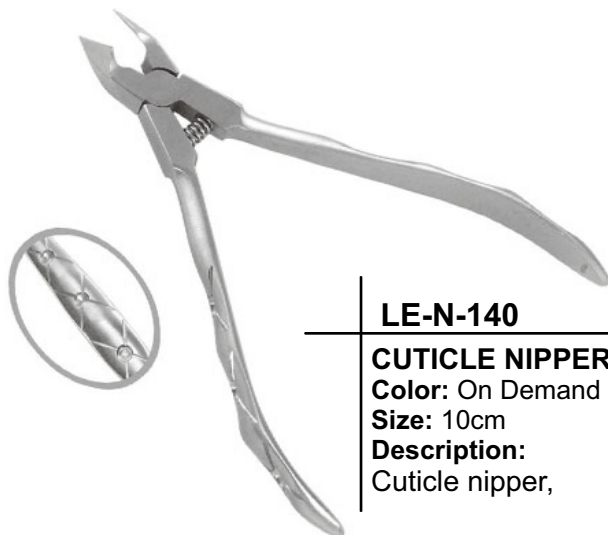

LE-N-134

CUTICLE NIPPER
Color: On Demand
Size: 10cm
Description:
Cuticle nipper,
Double Spring

LE-N-135

CUTICLE NIPPER
Color: On Demand
Size: 10cm
Description:
Cuticle nipper,
Double Spring
Blue Handle

LE-N-136

CUTICLE NIPPER
Color: On Demand
Size: 10cm
Description:
Cuticle nipper,
Double Spring

CUTICLE NIPPERS

LE-N-137

CUTICLE NIPPER
Color: On Demand
Size: 10cm
Description:
Cuticle nipper,
Double Spring,
Blue Handle

LE-N-138

CUTICLE NIPPER
Color: On Demand
Size: 10cm
Description:
Cuticle nipper,
Double Spring,
Texture Handle

LE-N-139

CUTICLE NIPPER
Color: On Demand
Size: 10cm
Description:
Cuticle nipper,
Double Spring