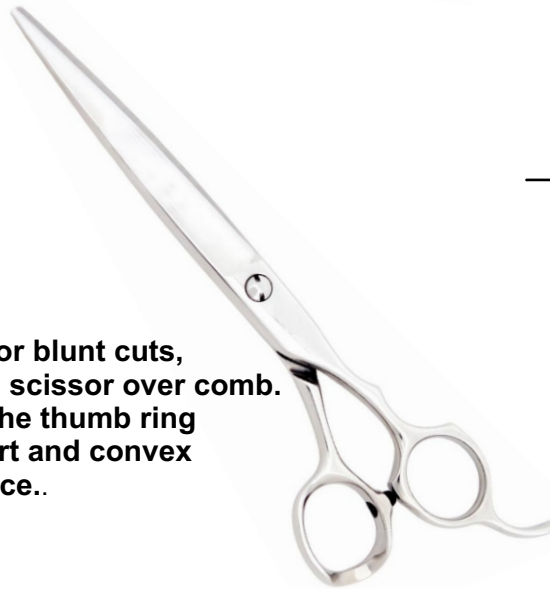

Description:

This 7 inch is a great shear for blunt cuts, deep point cutting, bobs and scissor over comb.

Features offset handle with the thumb ring bent down for greater comfort and convex edges for smooth performance..