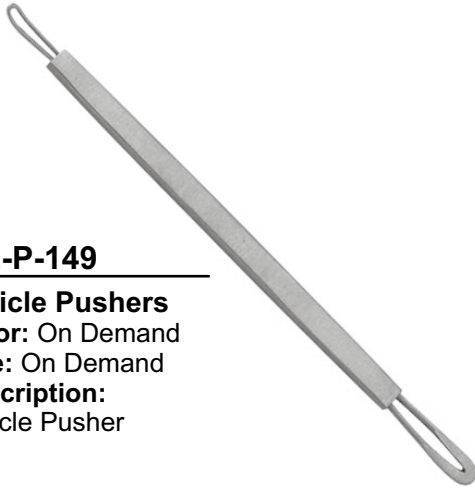

CUTICLE PUSHERS

LE-P-149

Cuticle Pushers

Color: On Demand

Size: On Demand

Description:

Cuticle Pusher