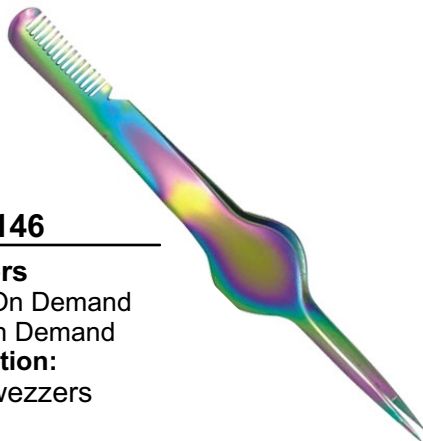

LE-T-146

Tweezers
Color: On Demand
Size: On Demand
Description:
Multi Tweezers