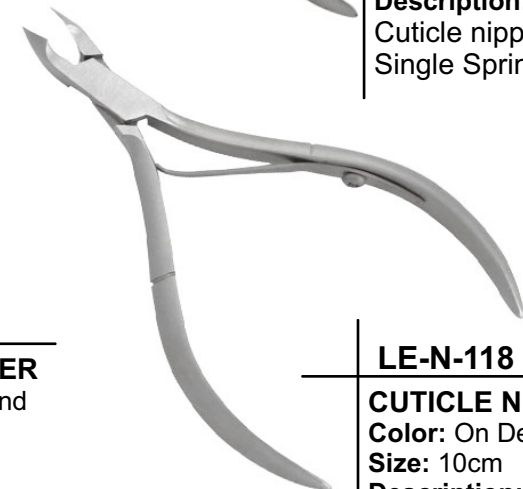

LE-N-118

CUTICLE NIPPER

Color: On Demand

Size: 10cm

Description:

Cuticle nipper,
Single Spring