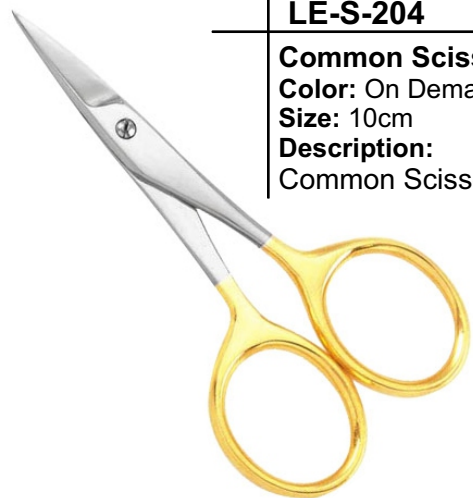

LE-S-110

Cuticle Nail Scissors
Color: On Demand
Size: 10cm
Description:
Cuticle Nail Scissors

LE-S-111

Cuticle Nail Scissors
Color: On Demand
Size: 10cm
Description:
Cuticle Nail Scissors

LE-S-112

Cuticle Nail Scissors
Color: On Demand
Size: 10cm
Description:
Cuticle Nail Scissors

COMMON SCISSORS

LE-S-201

Common Scissors
Color: On Demand
Size: 10cm
Description:
Common Scissors

LE-S-202

Common Scissors
Color: On Demand
Size: 10cm
Description:
Common Scissors

LE-S-203

Common Scissors
Color: On Demand
Size: 10cm
Description:
Common Scissors