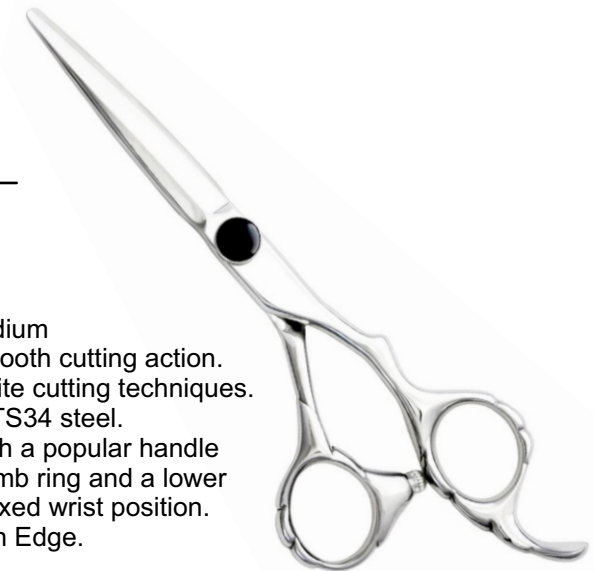

LE-S-707

MASTER SHEARS

Color: Silver

Size: On Demand

Description:

The Micro serrated edge offers increased longevity of the blades and will perform with superior precision. Its unique attribute is the micro-teeth cut at 45° angle (normally 90°) to produce a smooth cutting action. Choose between 100% serrated blade or a 30% serration. It will surpass your expectations! Made form Hitachi V10 Cobalt steel to hold up on the thickest hair.

LE-S-708

MASTER SHEARS

Color: Silver

Size: On Demand

Description:

Masterfully crafted, a medium weight hair scissor for smooth cutting action. Performs all of your favorite cutting techniques. Forged from Japanese ATS34 steel. A well balanced shear with a popular handle design featuring bent thumb ring and a lower finger rest for a more relaxed wrist position. Features Murtal Anti-Push Edge.

PROFESSIONAL RAZOR MASTER SHEARS

LE-S-709

MASTER SHEARS

Color: Silver

Size: On Demand

Description:

Hair cutting made easy. This shear is shorter (5" length) and is great for meticulous stylists who take their time achieving perfection with each hair cut. A great tool for performing all of your detail work. Narrow blades for intricate work. Features Murtal New Anti-Push Edge. Made from Japanese ATS34 steel for advanced cutting performance.