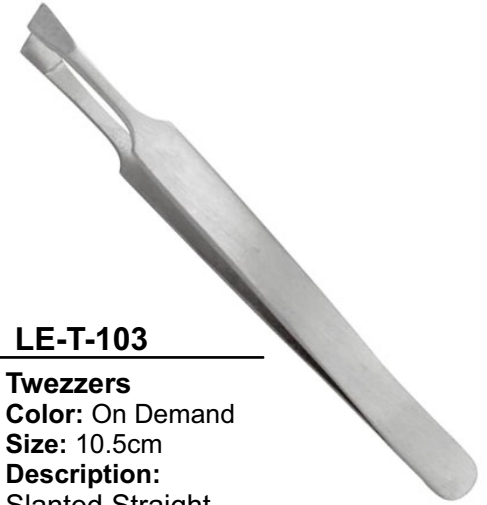

LE-T-103

Tweezers
Color: On Demand
Size: 10.5cm
Description:
Slanted Straight