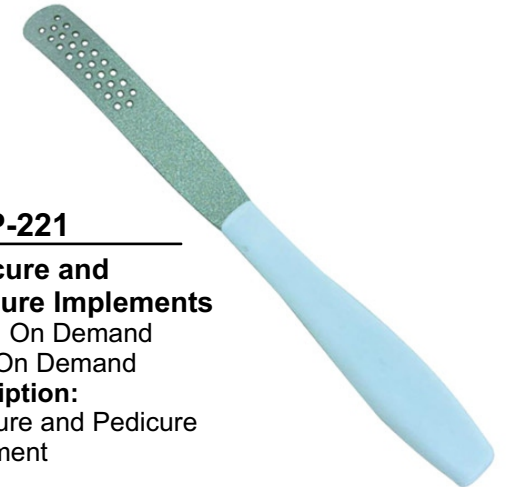

LE-P-221

Manicure and Pedicure Implements
Color: On Demand
Size: On Demand
Description:
Manicure and Pedicure Implement