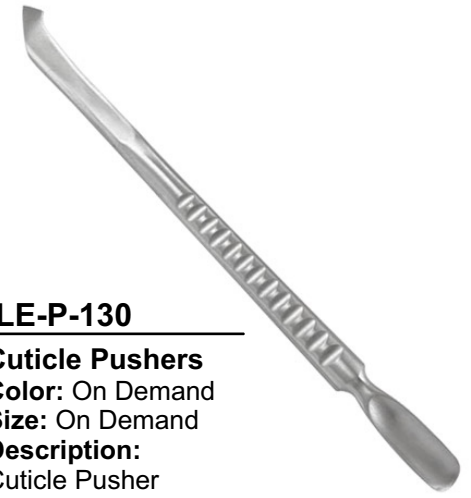

CUTICLE PUSHERS

LE-P-125

Cuticle Pushers
Color: On Demand
Size: On Demand
Description:
Cuticle Pusher

LE-P-126

Cuticle Pushers
Color: On Demand
Size: On Demand
Description:
Cuticle Pusher

LE-P-127

Cuticle Pushers
Color: On Demand
Size: On Demand
Description:
Cuticle Pusher

LE-P-128

Cuticle Pushers
Color: On Demand
Size: On Demand
Description:
Cuticle Pusher

LE-P-129

Cuticle Pushers
Color: On Demand
Size: On Demand
Description:
Cuticle Pusher

LE-P-130

Cuticle Pushers
Color: On Demand
Size: On Demand
Description:
Cuticle Pusher