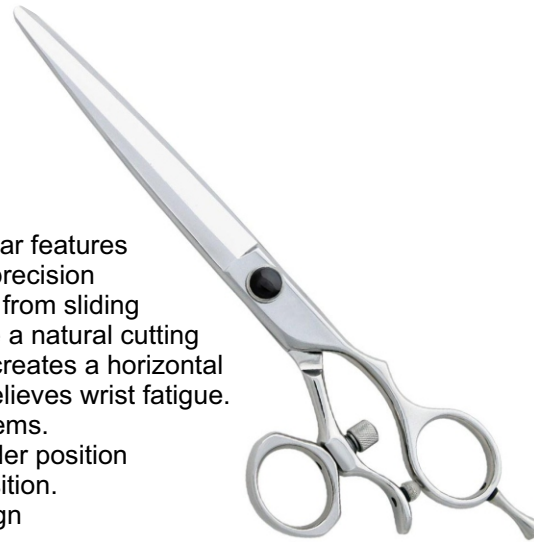

PROFESSIONAL RAZOR MASTER SHEARS

LE-S-701

MASTER SHEARS

Color: Silver

Size: On Demand

Description:

The Master Long Swivel Shear features convex Anti-push edges for precision cutting and prevents the hair from sliding down the blades. Experience a natural cutting position. The rotating thumb creates a horizontal cutting action which in turn relieves wrist fatigue. Great for carpal tunnel problems. Lowers the elbow and shoulder position and allows for a flat wrist position. New swivel mechanism design for easy adjustments.