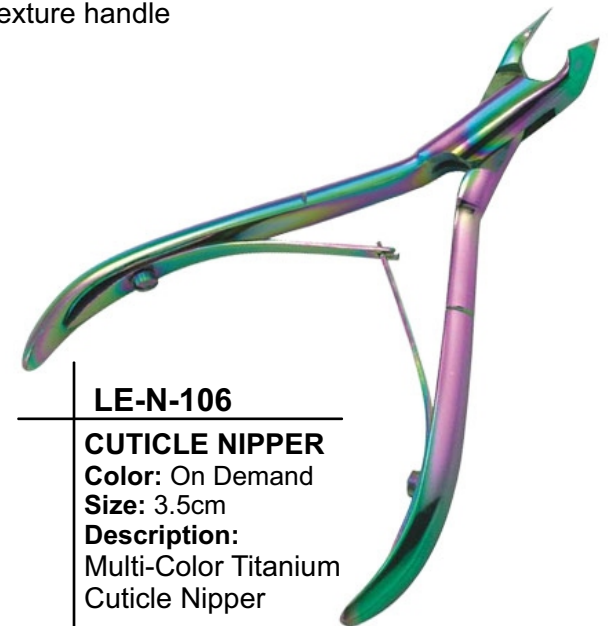

Size: On Demand

Description:

Cuticle nipper, rubber coating
Non-slip handle nippers.

LE-N-102

CUTICLE NIPPER

Color: On Demand

Size: On Demand

Description:

Cuticle nipper, rubber coating
Non-slip handle nippers.

LE-N-103

CUTICLE NIPPER

Color: On Demand

Size: 11.5cm

Description:

Cuticle nipper, Single Spring,
Texture handle

LE-N-104

CUTICLE NIPPER

Color: On Demand

Size: 12.5cm

Description:

Cuticle nipper, Lap Joint
Wire Spring

LE-N-105

CUTICLE NIPPER

Color: On Demand

Size: 11cm

Description:

Double Spring
Plain Handle

LE-N-106

CUTICLE NIPPER

Color: On Demand

Size: 3.5cm

Description: