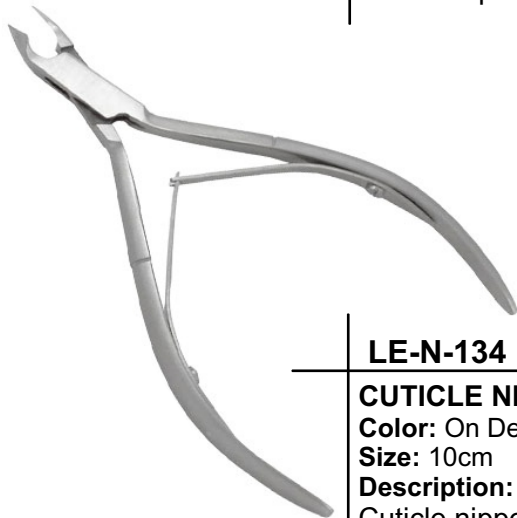

Cuticle nipper,
Double Spring Box Joint

LE-N-129

CUTICLE NIPPER

Color: On Demand

Size: 10cm

Description:

Cuticle nipper,
Double Spring Box Joint

LE-N-130

CUTICLE NIPPER

Color: On Demand

Size: 10cm

Description:

Cuticle nipper,
Regular Handle

CUTICLE NIPPERS

LE-N-131

CUTICLE NIPPER
Color: On Demand
Size: 10cm
Description:
Cuticle nipper,
Double Spring

LE-N-132

CUTICLE NIPPER
Color: On Demand
Size: 10cm
Description:
Cuticle nipper,
Single Spring
Double Handle

LE-N-133

CUTICLE NIPPER
Color: On Demand
Size: 10cm
Description:
Cuticle nipper,
Double Spring

LE-N-134

CUTICLE NIPPER
Color: On Demand
Size: 10cm
Description:
Cuticle nipper,
Double Spring

LE-N-135

CUTICLE NIPPER
Color: On Demand
Size: 10cm
Description:
Cuticle nipper,
Double Spring
Blue Handle

LE-N-136