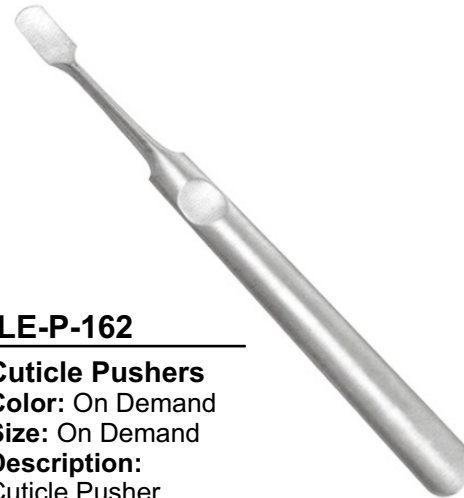

LE-P-162

Cuticle Pushers
Color: On Demand
Size: On Demand
Description:
Cuticle Pusher