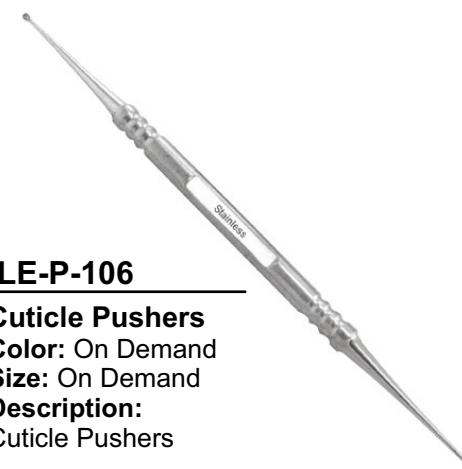

Description:

Cuticle Pushers

LE-P-106

Cuticle Pushers

Color: On Demand

Size: On Demand

Description:

Cuticle Pushers