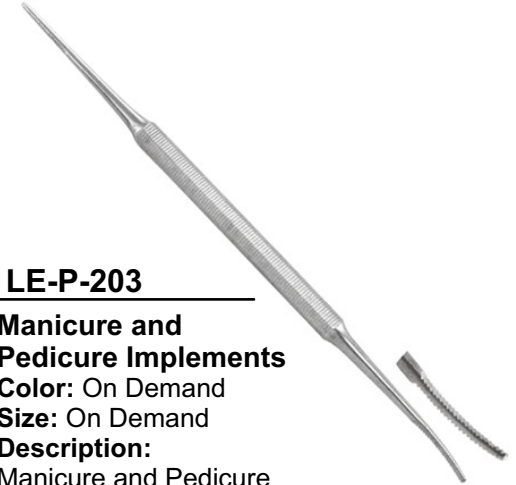

LE-P-203

Manicure and Pedicure Implements

Color: On Demand

Size: On Demand

Description:

Manicure and Pedicure Implement