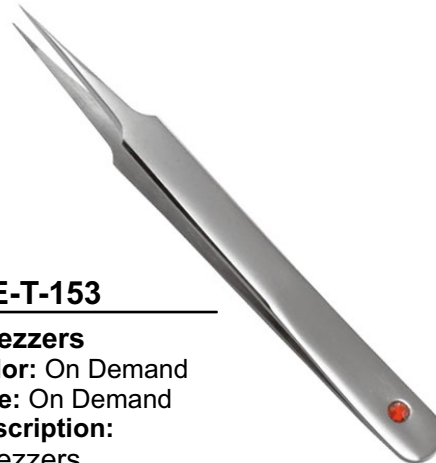

LE-T-153

Tweezers
Color: On Demand
Size: On Demand
Description:
Tweezers