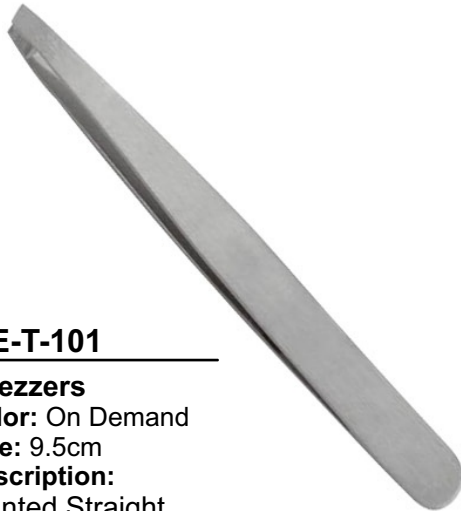

LE-N-503

Nail Clippers
Color: On Demand
Size: On Demand
Description:
Nail Clippers

LE-N-504

Nail Clippers
Color: On Demand
Size: On Demand
Description:
Nail Clippers

LE-N-505

Nail Clippers
Color: On Demand
Size: On Demand
Description:
Nail Clippers

LE-N-506

Nail Clippers
Color: On Demand
Size: On Demand
Description:
Nail Clippers

EYEBROW TWEZZERS

LE-T-101

Tweezers
Color: On Demand
Size: 9.5cm
Description:
Slanted Straight

LE-T-102

Tweezers
Color: On Demand
Size: 7cm
Description:
Tweezers Pointed