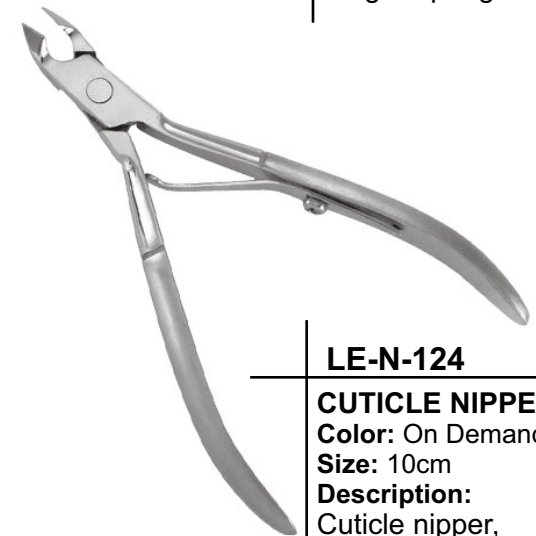

LE-N-121

CUTICLE NIPPER

Color: On Demand

Size: 10cm

Description:

Cuticle nipper,
Single Spring

LE-N-122

CUTICLE NIPPER

Color: On Demand

Size: 10cm

Description:

Cuticle nipper,
Single Spring

LE-N-123

CUTICLE NIPPER

Color: On Demand

Size: 10cm

Description:

Cuticle nipper,
Single Spring

LE-N-124

CUTICLE NIPPER

Color: On Demand

Size: 10cm

Description:

Cuticle nipper,
Single Spring