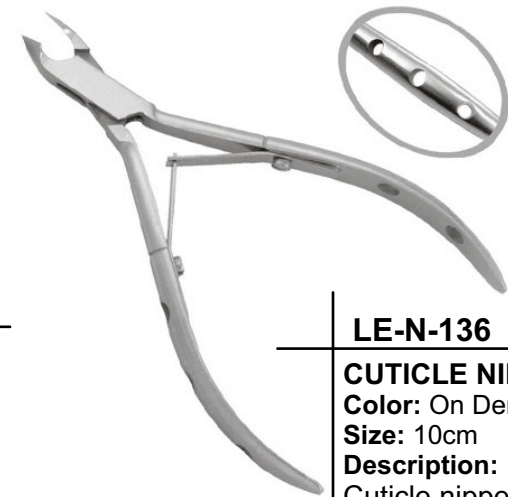

CUTICLE NIPPER

Color: On Demand

Size: 10cm

Description:

Cuticle nipper,
Regular Handle

CUTICLE NIPPERS

LE-N-131

CUTICLE NIPPER
Color: On Demand
Size: 10cm
Description:
Cuticle nipper,
Double Spring

LE-N-132

CUTICLE NIPPER
Color: On Demand
Size: 10cm
Description:
Cuticle nipper,
Single Spring
Double Handle

LE-N-133

CUTICLE NIPPER
Color: On Demand
Size: 10cm
Description:
Cuticle nipper,
Double Spring

LE-N-134

CUTICLE NIPPER
Color: On Demand
Size: 10cm
Description:
Cuticle nipper,
Double Spring

LE-N-135

CUTICLE NIPPER
Color: On Demand
Size: 10cm
Description:
Cuticle nipper,
Double Spring
Blue Handle

LE-N-136