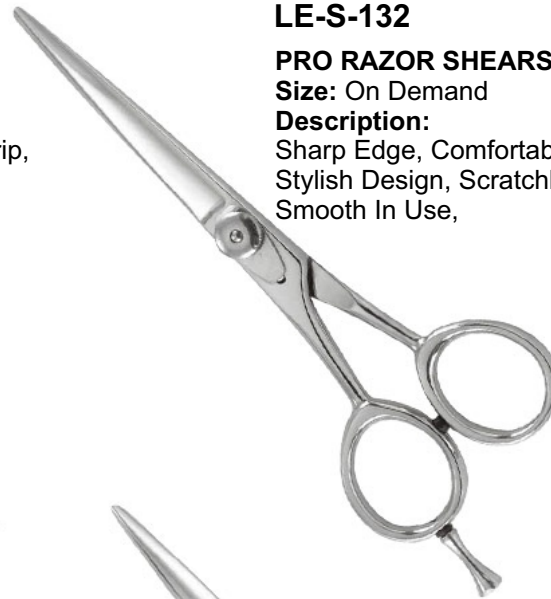

LE-S-132

PRO RAZOR SHEARS

Size: On Demand

Description:

Sharp Edge, Comfortable Grip,
Stylish Design, Scratchless,
Smooth In Use,