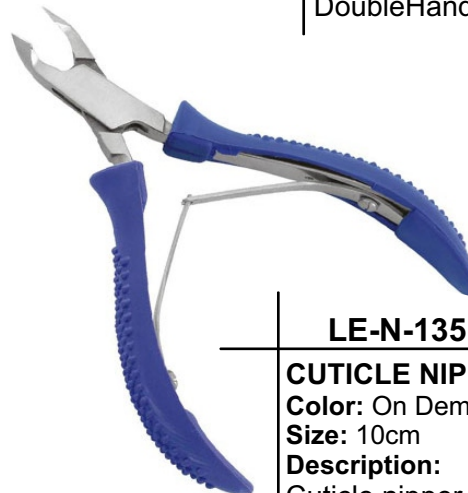

CUTICLE NIPPER

Color: On Demand

Size: 10cm

Description:

Cuticle nipper,
Regular Handle

CUTICLE NIPPERS

LE-N-131

CUTICLE NIPPER
Color: On Demand
Size: 10cm
Description:
Cuticle nipper,
Double Spring

LE-N-132

CUTICLE NIPPER
Color: On Demand
Size: 10cm
Description:
Cuticle nipper,
Single Spring
Double Handle

LE-N-133

CUTICLE NIPPER
Color: On Demand
Size: 10cm
Description:
Cuticle nipper,
Double Spring

LE-N-134

CUTICLE NIPPER
Color: On Demand
Size: 10cm
Description:
Cuticle nipper,
Double Spring

LE-N-135

CUTICLE NIPPER
Color: On Demand
Size: 10cm
Description:
Cuticle nipper,
Double Spring
Blue Handle

LE-N-136

CUTICLE NIPPER
Color: On Demand
Size: 10cm
Description:
Cuticle nipper,
Double Spring

CUTICLE NIPPERS

LE-N-137

CUTICLE NIPPER
Color: On Demand
Size: 10cm
Description:
Cuticle nipper,
Double Spring,
Blue Handle