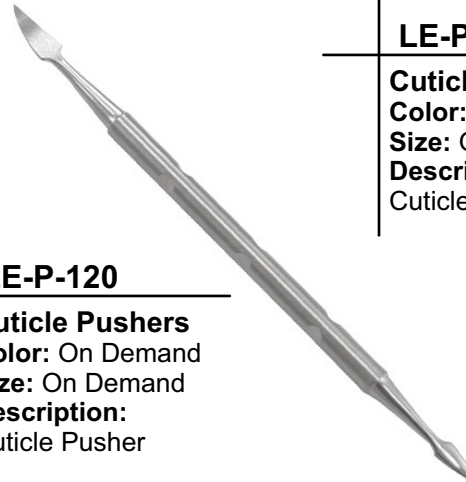

LE-P-120

Cuticle Pushers
Color: On Demand
Size: On Demand
Description:
Cuticle Pusher

LE-P-121

Cuticle Pushers
Color: On Demand
Size: On Demand
Description:
Cuticle Pusher