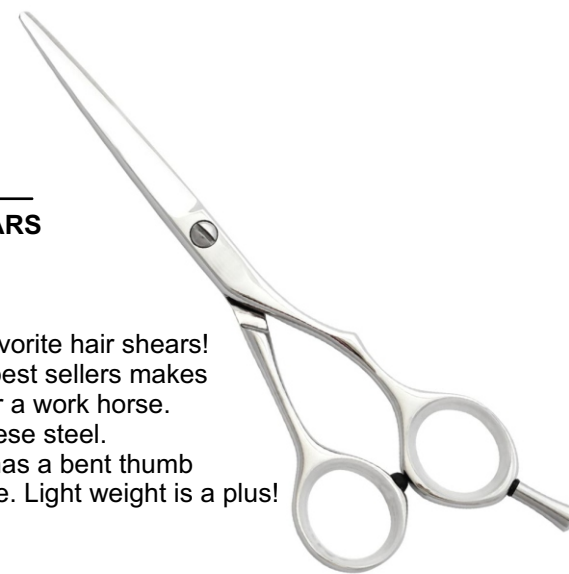

LE-S-806

PERFORMANCE SHEARS

Color: Silver

Size: On Demand

Description:

One of Murtal all time favorite hair shears! 12 years as one of our best sellers makes this convex edged shear a work horse. Made from 440C Japanese steel. The ergonomic handle has a bent thumb ring for a perfect balance. Light weight is a plus!