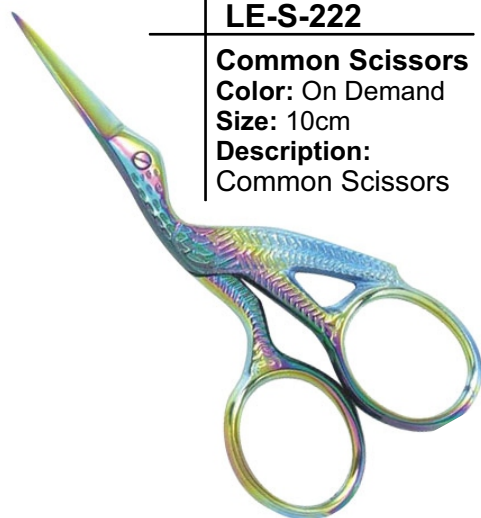

Color: On Demand

Size: 10cm

Description:
Common Scissors

LE-S-221

Common Scissors

Color: On Demand

Size: 10cm

Description:
Common Scissors