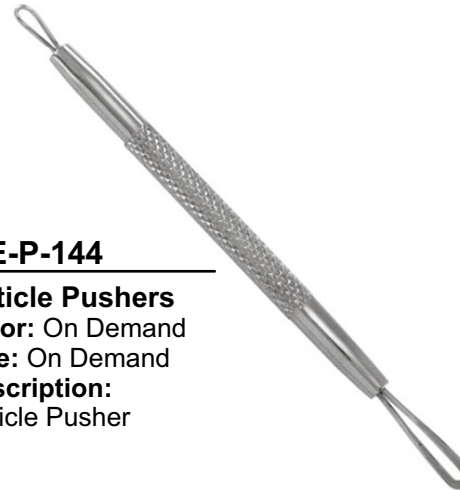

LE-P-141

Cuticle Pushers
Color: On Demand
Size: On Demand
Description:
Cuticle Pusher

LE-P-142

Cuticle Pushers
Color: On Demand
Size: On Demand
Description:
Cuticle Pusher

CUTICLE PUSHERS

LE-P-143

Cuticle Pushers

Color: On Demand

Size: On Demand

Description:

Cuticle Pusher

LE-P-144

Cuticle Pushers

Color: On Demand

Size: On Demand

Description:

Cuticle Pusher

LE-P-145

Cuticle Pushers

Color: On Demand

Size: On Demand

Description:

Cuticle Pusher