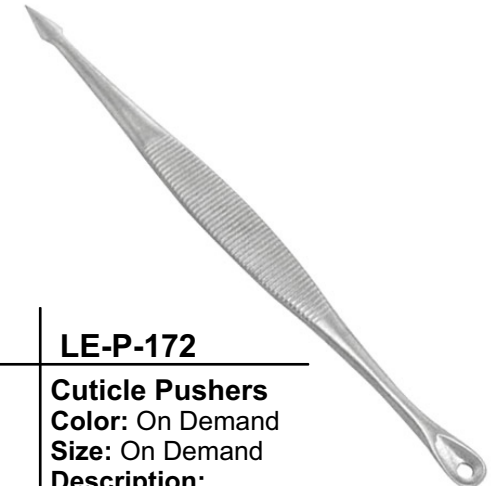

LE-P-172

Cuticle Pushers
Color: On Demand
Size: On Demand
Description:
Cuticle Pusher