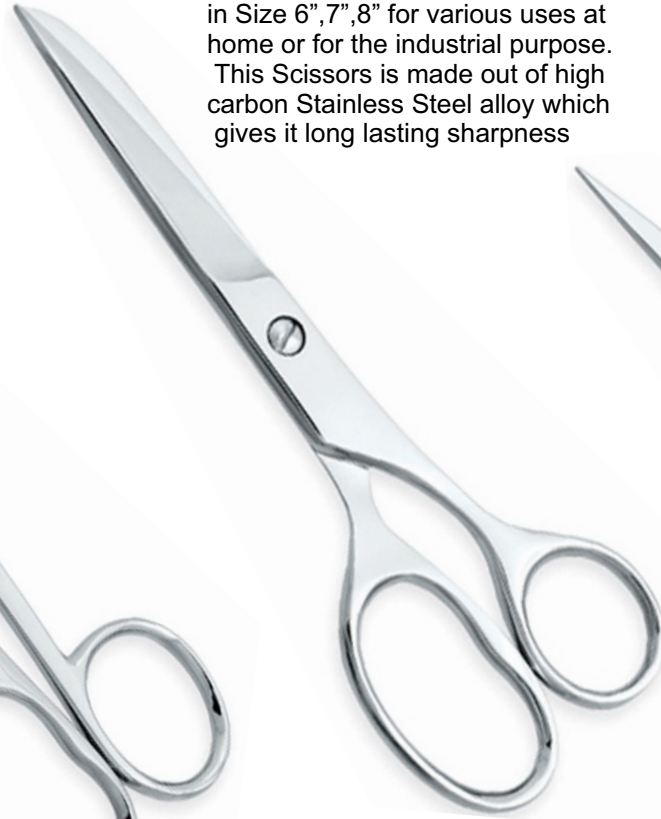

LE-S-104-2

Sewing Scissors with one pointed and one round blade is available in Size 6", 7", 8" for various uses at home or for the industrial purpose. This Scissors is made out of high carbon Stainless Steel alloy which gives it long lasting sharpness