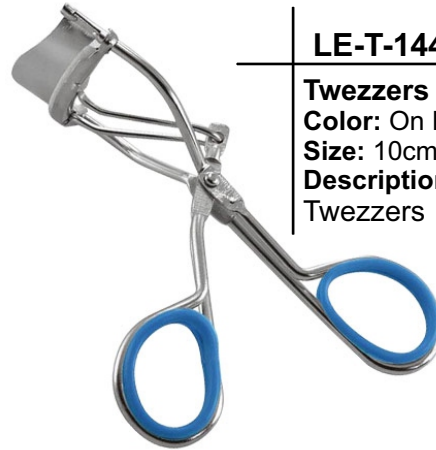

LE-T-142

Tweezers
Color: On Demand
Size: On Demand
Description:
Straight Sianted

EYEBROW TWEZZERS

LE-T-143

Tweezers
Color: On Demand
Size: 10cm
Description:
Automatic Tweezers

LE-T-144

Tweezers
Color: On Demand
Size: 10cm
Description:
Tweezers