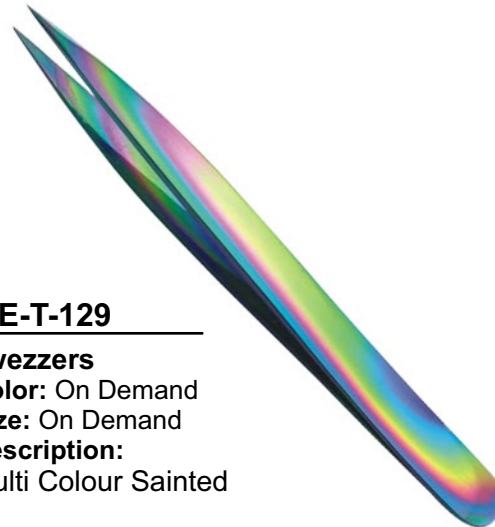

LE-T-127

Tweezers
Color: On Demand
Size: On Demand
Description:
Straight

LE-T-128

Tweezers
Color: On Demand
Size: On Demand
Description:
Multi Colour Sainted

LE-T-129

Tweezers
Color: On Demand
Size: On Demand
Description:
Multi Colour Sainted

LE-T-130

Tweezers
Color: On Demand
Size: On Demand
Description:
Tweezers

EYEBROW TWEZZERS

LE-T-131

Tweezers
Color: On Demand
Size: 10cm
Description:
Tweezers

LE-T-132

Tweezers
Color: On Demand
Size: 10cm
Description:
Tweezers