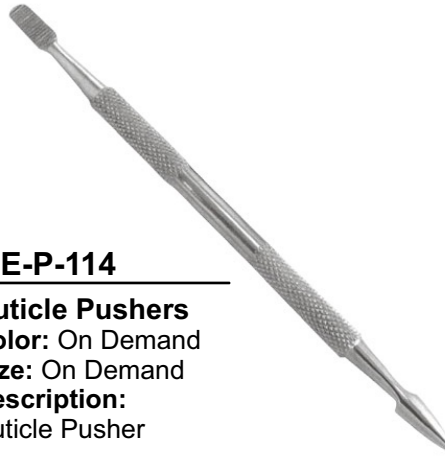

CUTICLE PUSHERS

LE-P-113

Cuticle Pushers
Color: On Demand
Size: On Demand
Description:
Cuticle Pusher

LE-P-114

Cuticle Pushers
Color: On Demand
Size: On Demand
Description:
Cuticle Pusher

LE-P-115

Cuticle Pushers
Color: On Demand
Size: On Demand
Description:
Cuticle Pusher