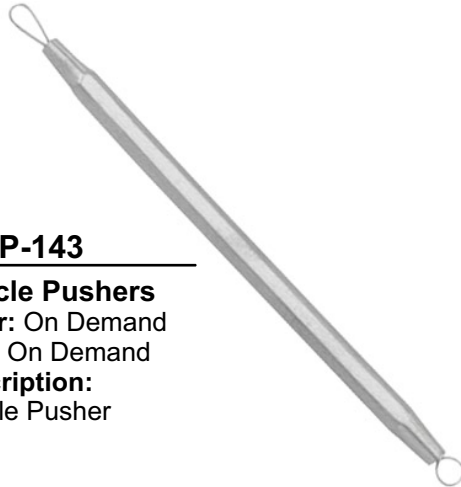

LE-P-138

Cuticle Pushers
Color: On Demand
Size: On Demand
Description:
Cuticle Pusher

LE-P-139

Cuticle Pushers
Color: On Demand
Size: On Demand
Description:
Cuticle Pusher

LE-P-140

Cuticle Pushers
Color: On Demand
Size: On Demand
Description:
Cuticle Pusher

LE-P-141

Cuticle Pushers
Color: On Demand
Size: On Demand
Description:
Cuticle Pusher

LE-P-142

Cuticle Pushers
Color: On Demand
Size: On Demand
Description:
Cuticle Pusher

CUTICLE PUSHERS

LE-P-143

Cuticle Pushers

Color: On Demand

Size: On Demand

Description:

Cuticle Pusher

LE-P-144

Cuticle Pushers

Color: On Demand

Size: On Demand