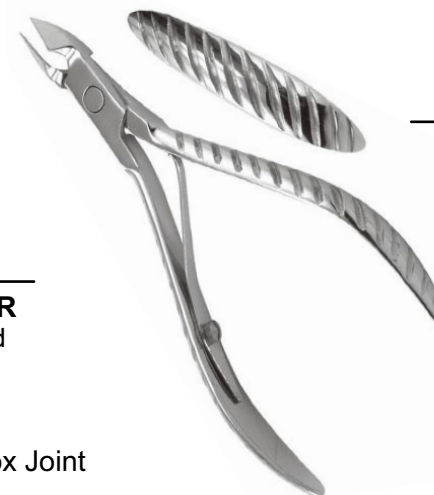

Description:

Cuticle nipper,
Double Spring Box Joint

LE-N-111

CUTICLE NIPPER

Color: On Demand

Size: 10cm

Description:

Cuticle nipper,
Double Spring Box Joint