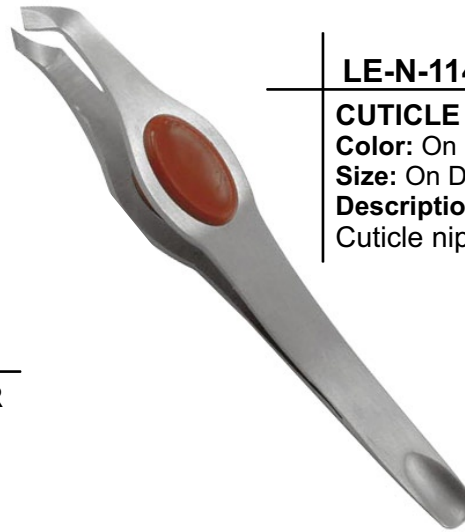

LE-N-114

CUTICLE NIPPER

Color: On Demand

Size: On Demand

Description:

Cuticle nipper