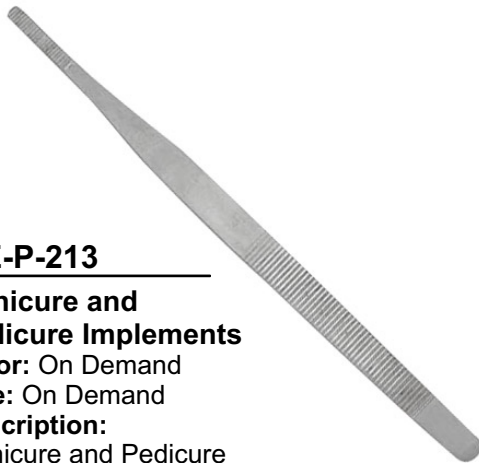

MANICURE & PEDICURE IMPLEMENTS

LE-P-213

Manicure and Pedicure Implements

Color: On Demand

Size: On Demand

Description:
Manicure and Pedicure Implement