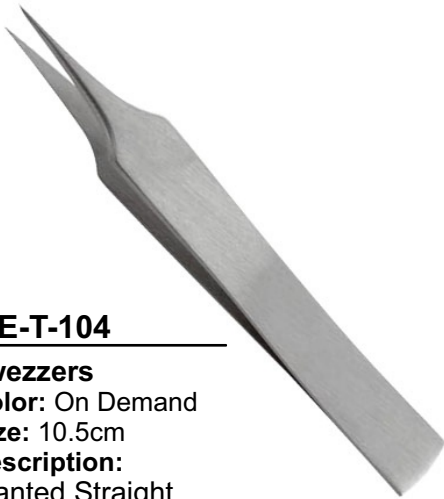

LE-T-104

Tweezers
Color: On Demand
Size: 10.5cm
Description:
Slanted Straight