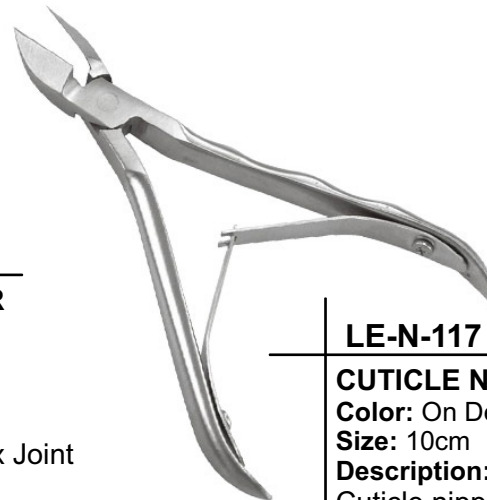

Size: On Demand

Description:

Cuticle nipper

LE-N-115

CUTICLE NIPPER

Color: On Demand

Size: 10cm

Description:

Cuticle nipper,
Single Spring

LE-N-116

CUTICLE NIPPER

Color: On Demand

Size: 10cm

Description:

Cuticle nipper,
Double Spring Box Joint
With Back Lock

LE-N-117