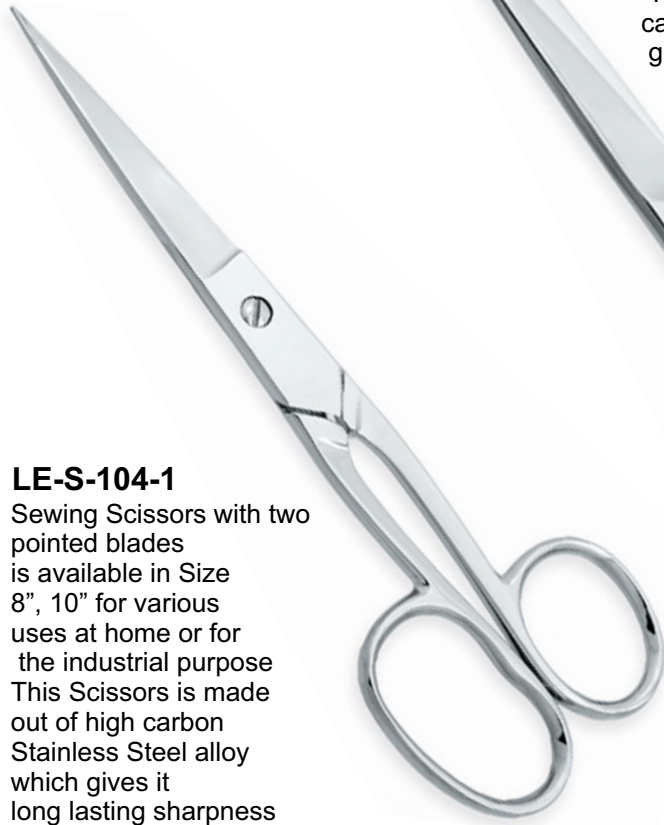

LE-S-104-1

Sewing Scissors with two pointed blades is available in Size 8", 10" for various uses at home or for the industrial purpose. This Scissors is made out of high carbon Stainless Steel alloy which gives it long lasting sharpness