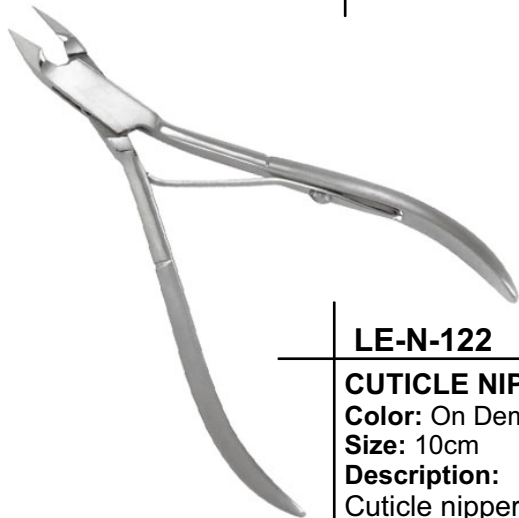

Description:

Cuticle nipper,
Single Spring

LE-N-120

CUTICLE NIPPER

Color: On Demand

Size: 10cm

Description:

Cuticle nipper,
Single Spring

LE-N-121

CUTICLE NIPPER

Color: On Demand

Size: 10cm

Description:

Cuticle nipper,
Single Spring

LE-N-122

CUTICLE NIPPER

Color: On Demand

Size: 10cm

Description:

Cuticle nipper,
Single Spring

LE-N-123

CUTICLE NIPPER

Color: On Demand

Size: 10cm