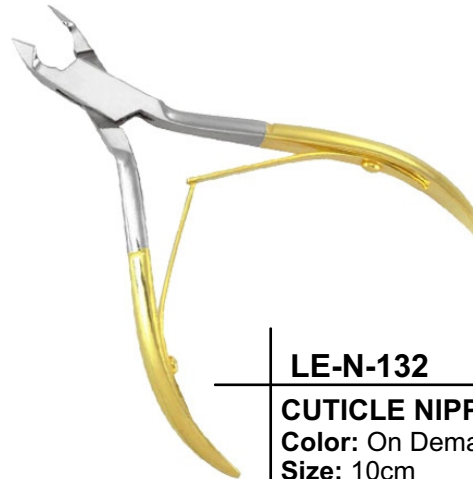

Cuticle nipper,
Double Spring Box Joint

LE-N-129

CUTICLE NIPPER

Color: On Demand

Size: 10cm

Description:

Cuticle nipper,
Double Spring Box Joint

LE-N-130

CUTICLE NIPPER

Color: On Demand

Size: 10cm

Description:

Cuticle nipper,
Regular Handle

CUTICLE NIPPERS

LE-N-131

CUTICLE NIPPER
Color: On Demand
Size: 10cm
Description:
Cuticle nipper,
Double Spring

LE-N-132

CUTICLE NIPPER
Color: On Demand
Size: 10cm
Description:
Cuticle nipper,
Single Spring
Double Handle

LE-N-133

CUTICLE NIPPER
Color: On Demand
Size: 10cm
Description:
Cuticle nipper,
Double Spring

LE-N-134

CUTICLE NIPPER
Color: On Demand
Size: 10cm
Description:
Cuticle nipper,
Double Spring

LE-N-135

CUTICLE NIPPER
Color: On Demand
Size: 10cm
Description:
Cuticle nipper,
Double Spring
Blue Handle

LE-N-136