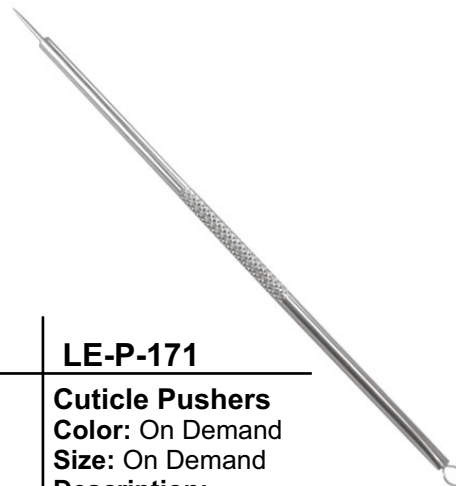

LE-P-171

Cuticle Pushers
Color: On Demand
Size: On Demand
Description:
Cuticle Pusher