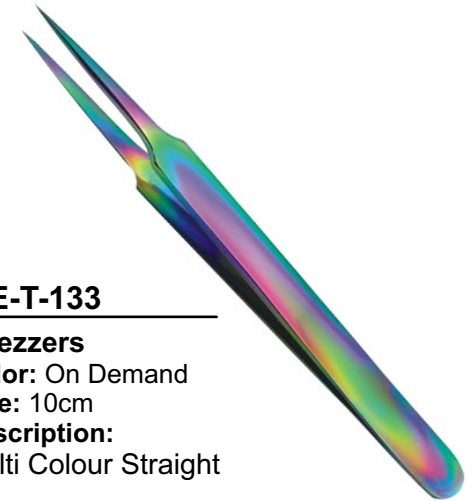

LE-T-130

Tweezers
Color: On Demand
Size: On Demand
Description:
Tweezers

EYEBROW TWEZZERS

LE-T-131

Tweezers
Color: On Demand
Size: 10cm
Description:
Tweezers

LE-T-132

Tweezers
Color: On Demand
Size: 10cm
Description:
Tweezers

LE-T-133

Tweezers
Color: On Demand
Size: 10cm
Description:
Multi Colour Straight

LE-T-134

Tweezers
Color: On Demand
Size: On Demand
Description:
Straight Three Holde
Tweezer

LE-T-135

Tweezers
Color: On Demand
Size: On Demand
Description:
Straight Three Holde
Tweezer

LE-T-136

Tweezers
Color: On Demand
Size: On Demand
Description:
Straight Sianted

EYEBROW TWEZZERS

LE-T-137

Tweezers
Color: On Demand
Size: On Demand
Description:
Tweezers

LE-T-138

Tweezers
Color: On Demand
Size: 8.5cm
Description:
Straight Sianted