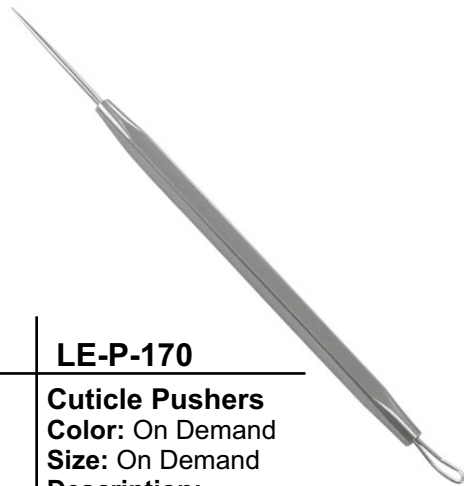

CUTICLE PUSHERS

LE-P-167

Cuticle Pushers
Color: On Demand
Size: On Demand
Description:
Cuticle Pusher

LE-P-168

Cuticle Pushers
Color: On Demand
Size: On Demand
Description:
Cuticle Pusher

LE-P-169

Cuticle Pushers
Color: On Demand
Size: On Demand
Description:
Cuticle Pusher