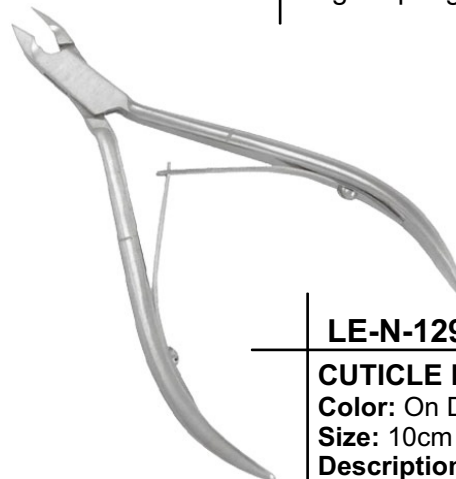

CUTICLE NIPPER

Color: On Demand

Size: 10cm

Description:

Cuticle nipper,
Single Spring

LE-N-127

CUTICLE NIPPER

Color: On Demand

Size: 10cm

Description:

Cuticle nipper,
Single Spring

LE-N-128

CUTICLE NIPPER

Color: On Demand

Size: 10cm

Description:

Cuticle nipper,
Double Spring Box Joint

LE-N-129

CUTICLE NIPPER

Color: On Demand

Size: 10cm

Description:

Cuticle nipper,
Double Spring Box Joint

LE-N-130

CUTICLE NIPPER

Color: On Demand

Size: 10cm

Description:

Cuticle nipper,
Regular Handle

CUTICLE NIPPERS

LE-N-131

CUTICLE NIPPER
Color: On Demand
Size: 10cm
Description:
Cuticle nipper,
Double Spring