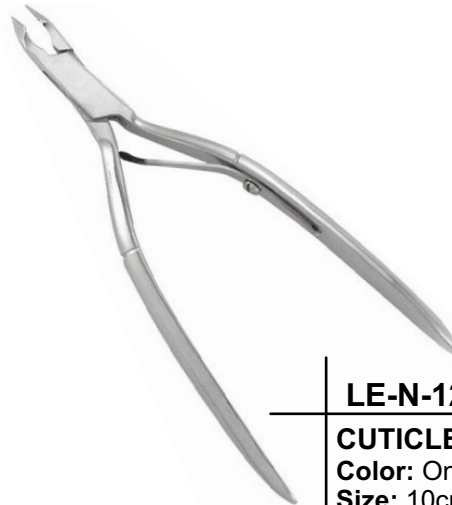

CUTICLE NIPPERS

LE-N-125

CUTICLE NIPPER

Color: On Demand

Size: 10cm

Description:

Cuticle nipper,
Single Spring

LE-N-126